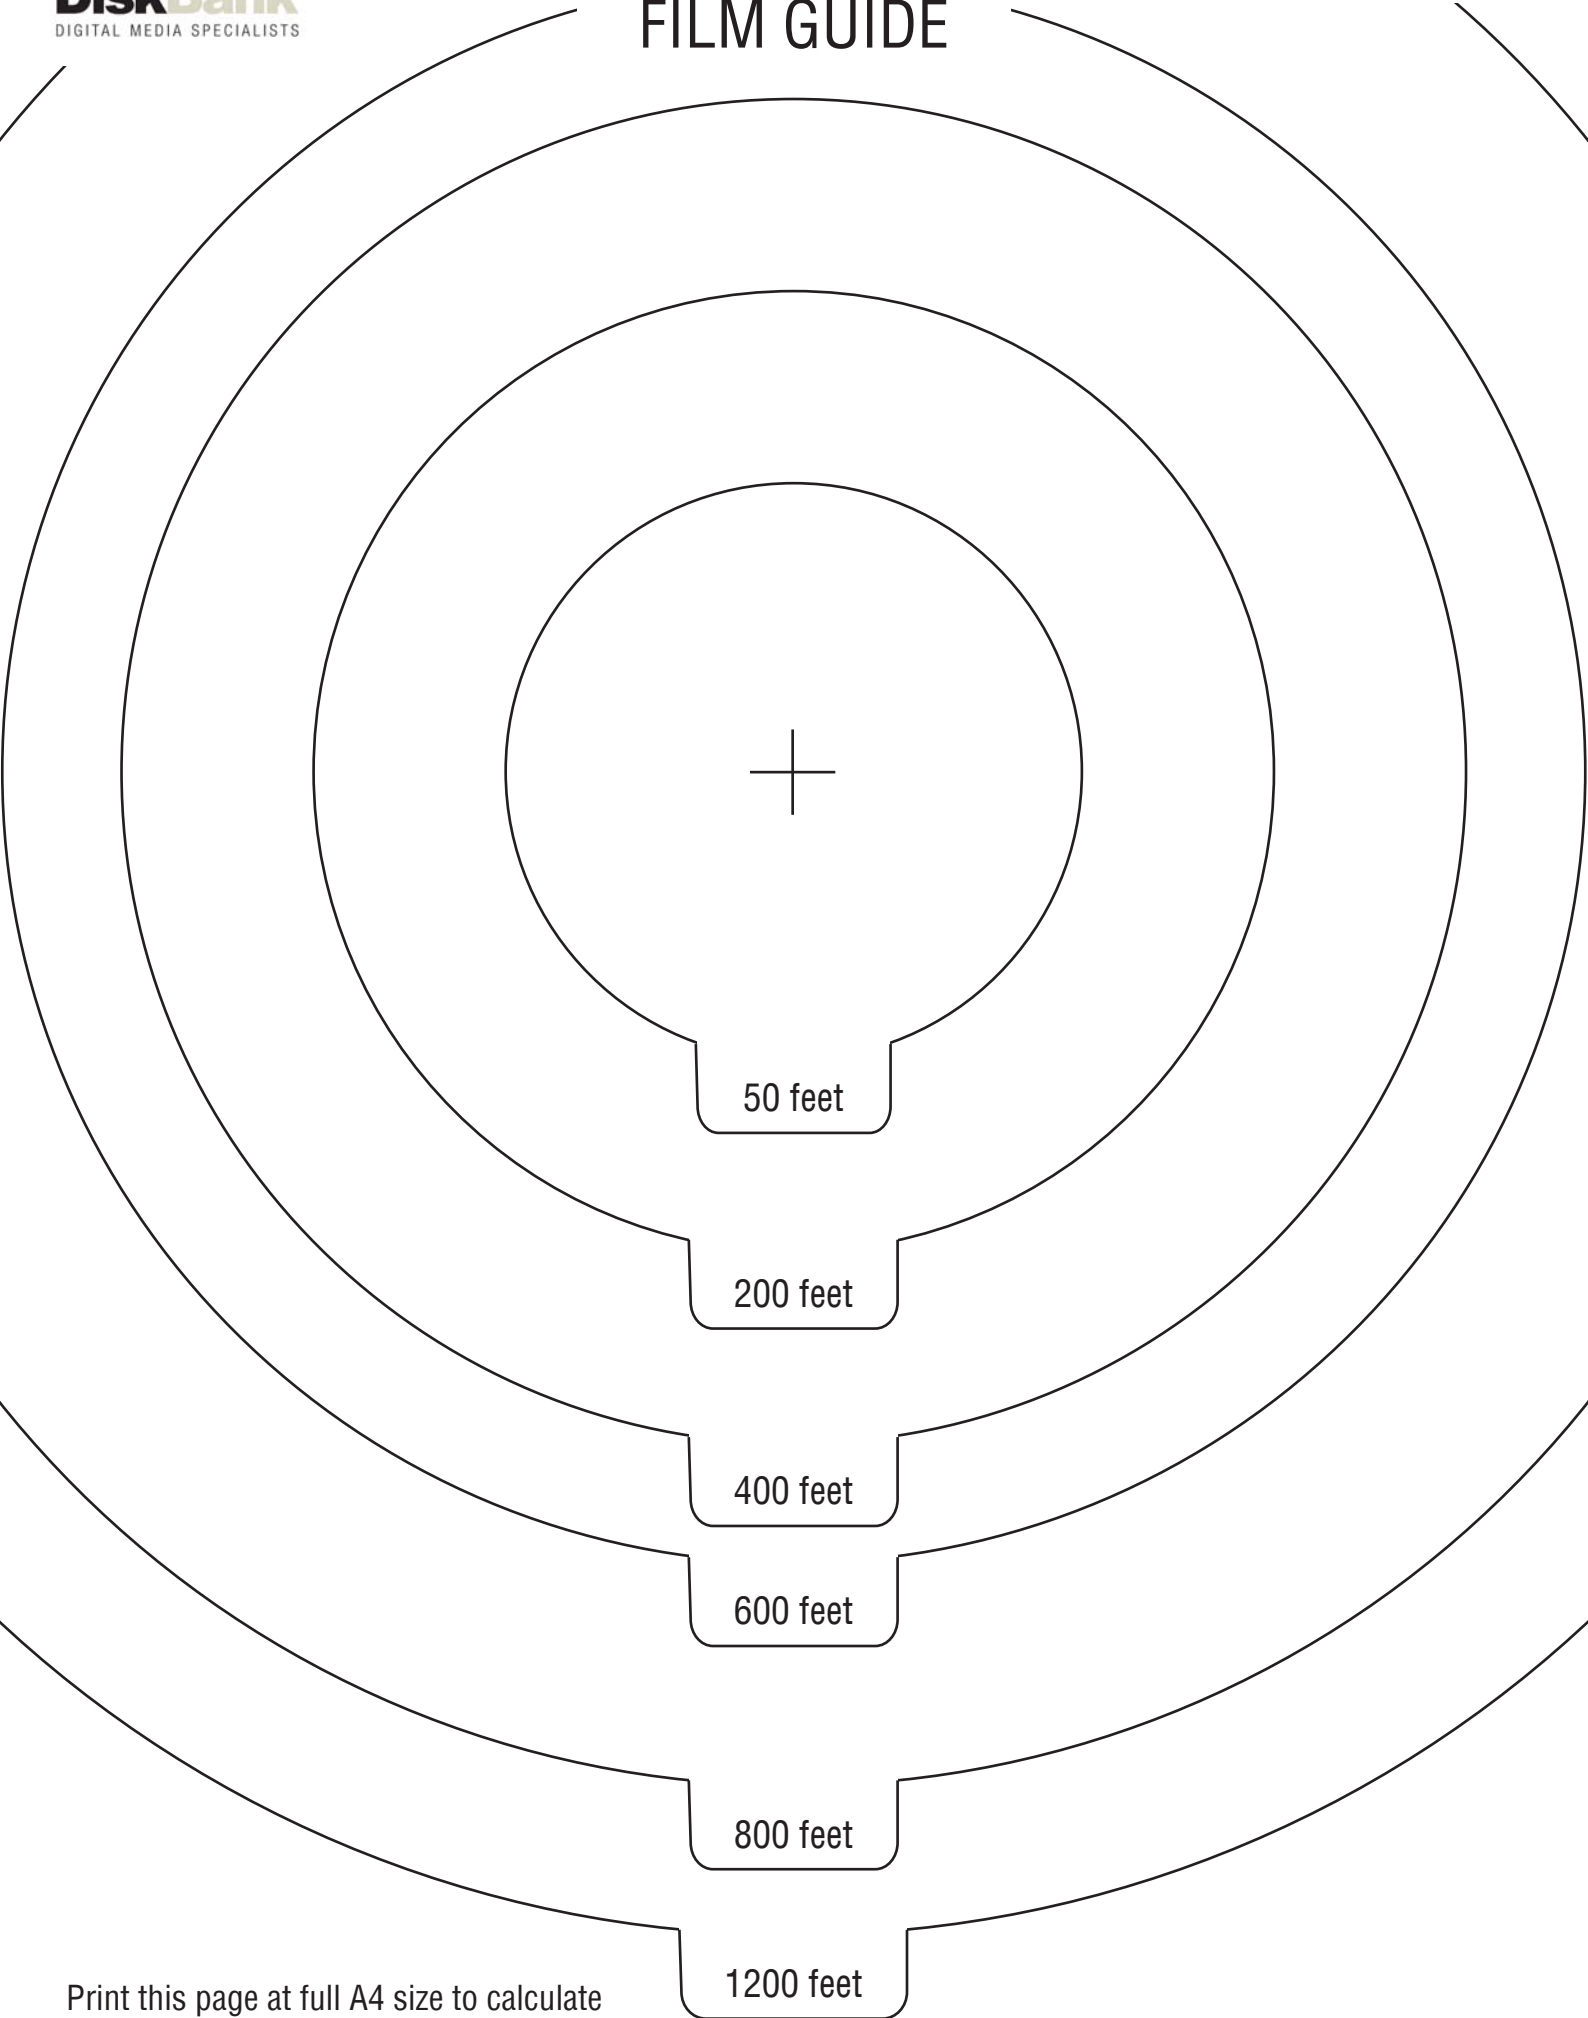

FILM GUIDE

Print this page at full A4 size to calculate the footage on your film reels