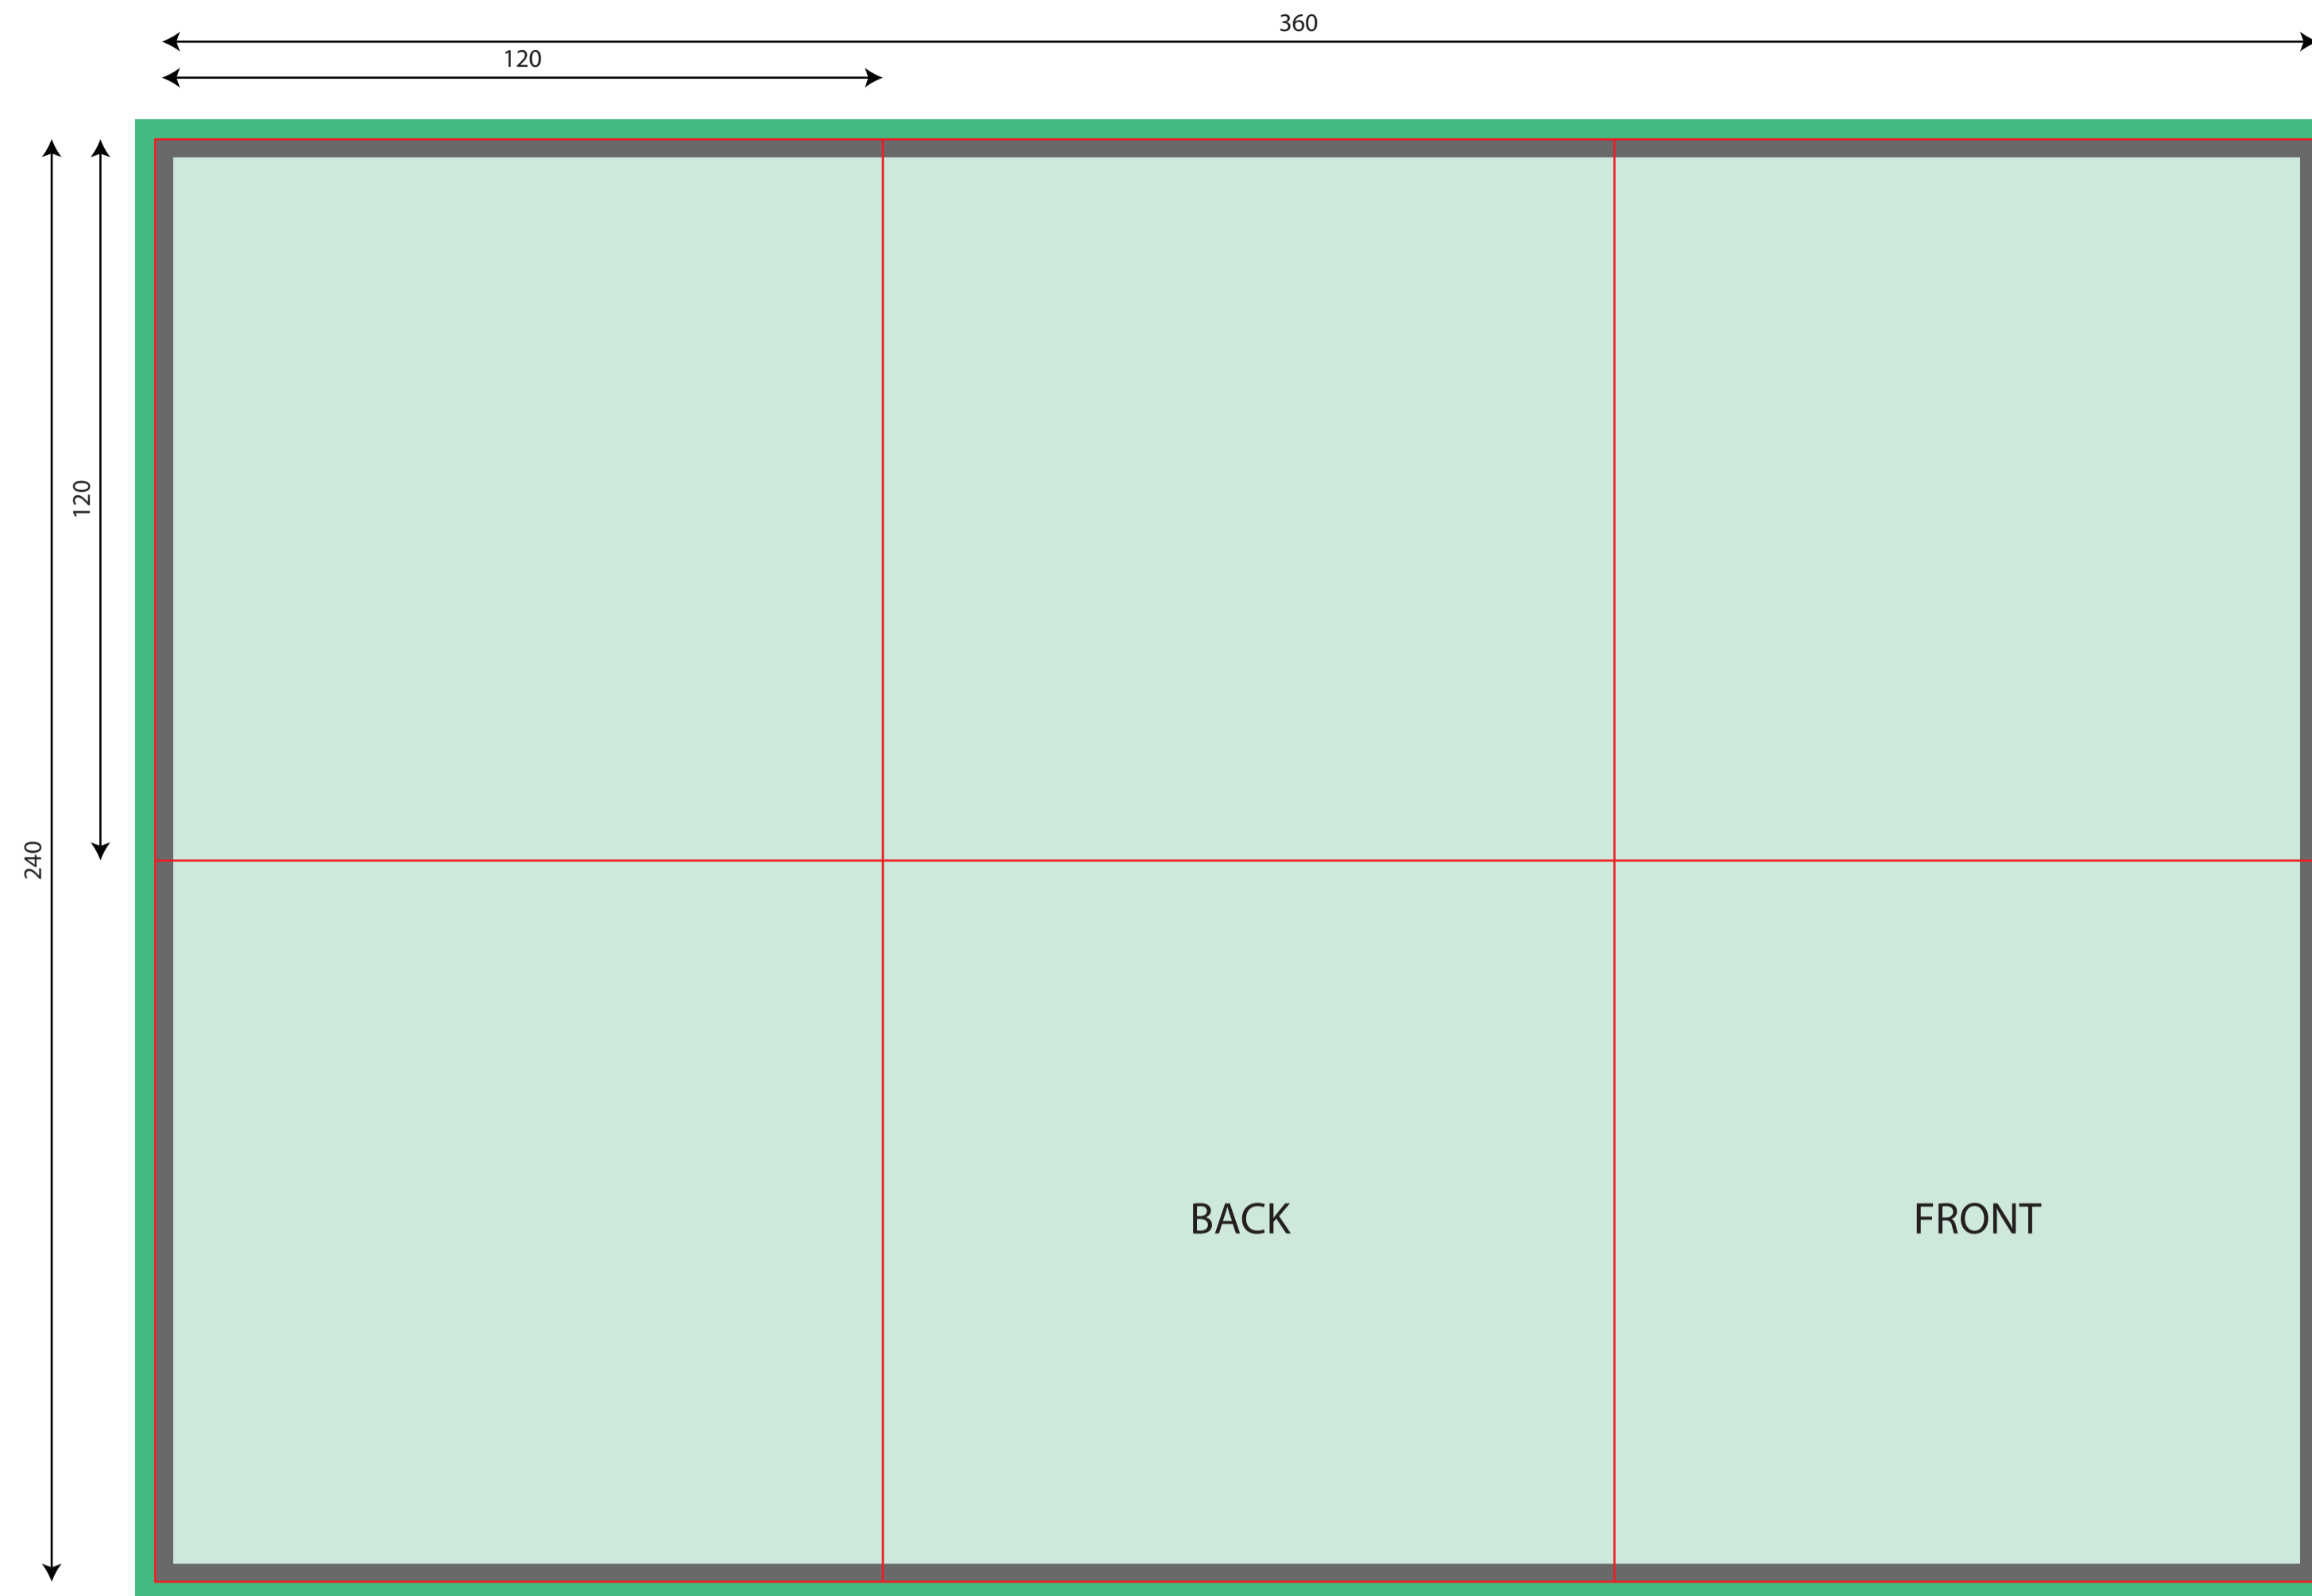

12 Page Poster Booklet

DiskBank

Artwork requirements

FILE FORMAT	:	JPG PDF EPS
RESOLUTION	:	300dpi
COLOUR MODE	:	CMYK
FONTS	:	EMBEDDED OUTLINED
BLEED AREA	:	3mm
SAFE ARTWORK AREA	:	3mm SHORT CUTLINE

Template guide

BLEED AREA	:	
CUTLINE	:	
FOLD LINE	:	
SAFE ARTWORK AREA	:	