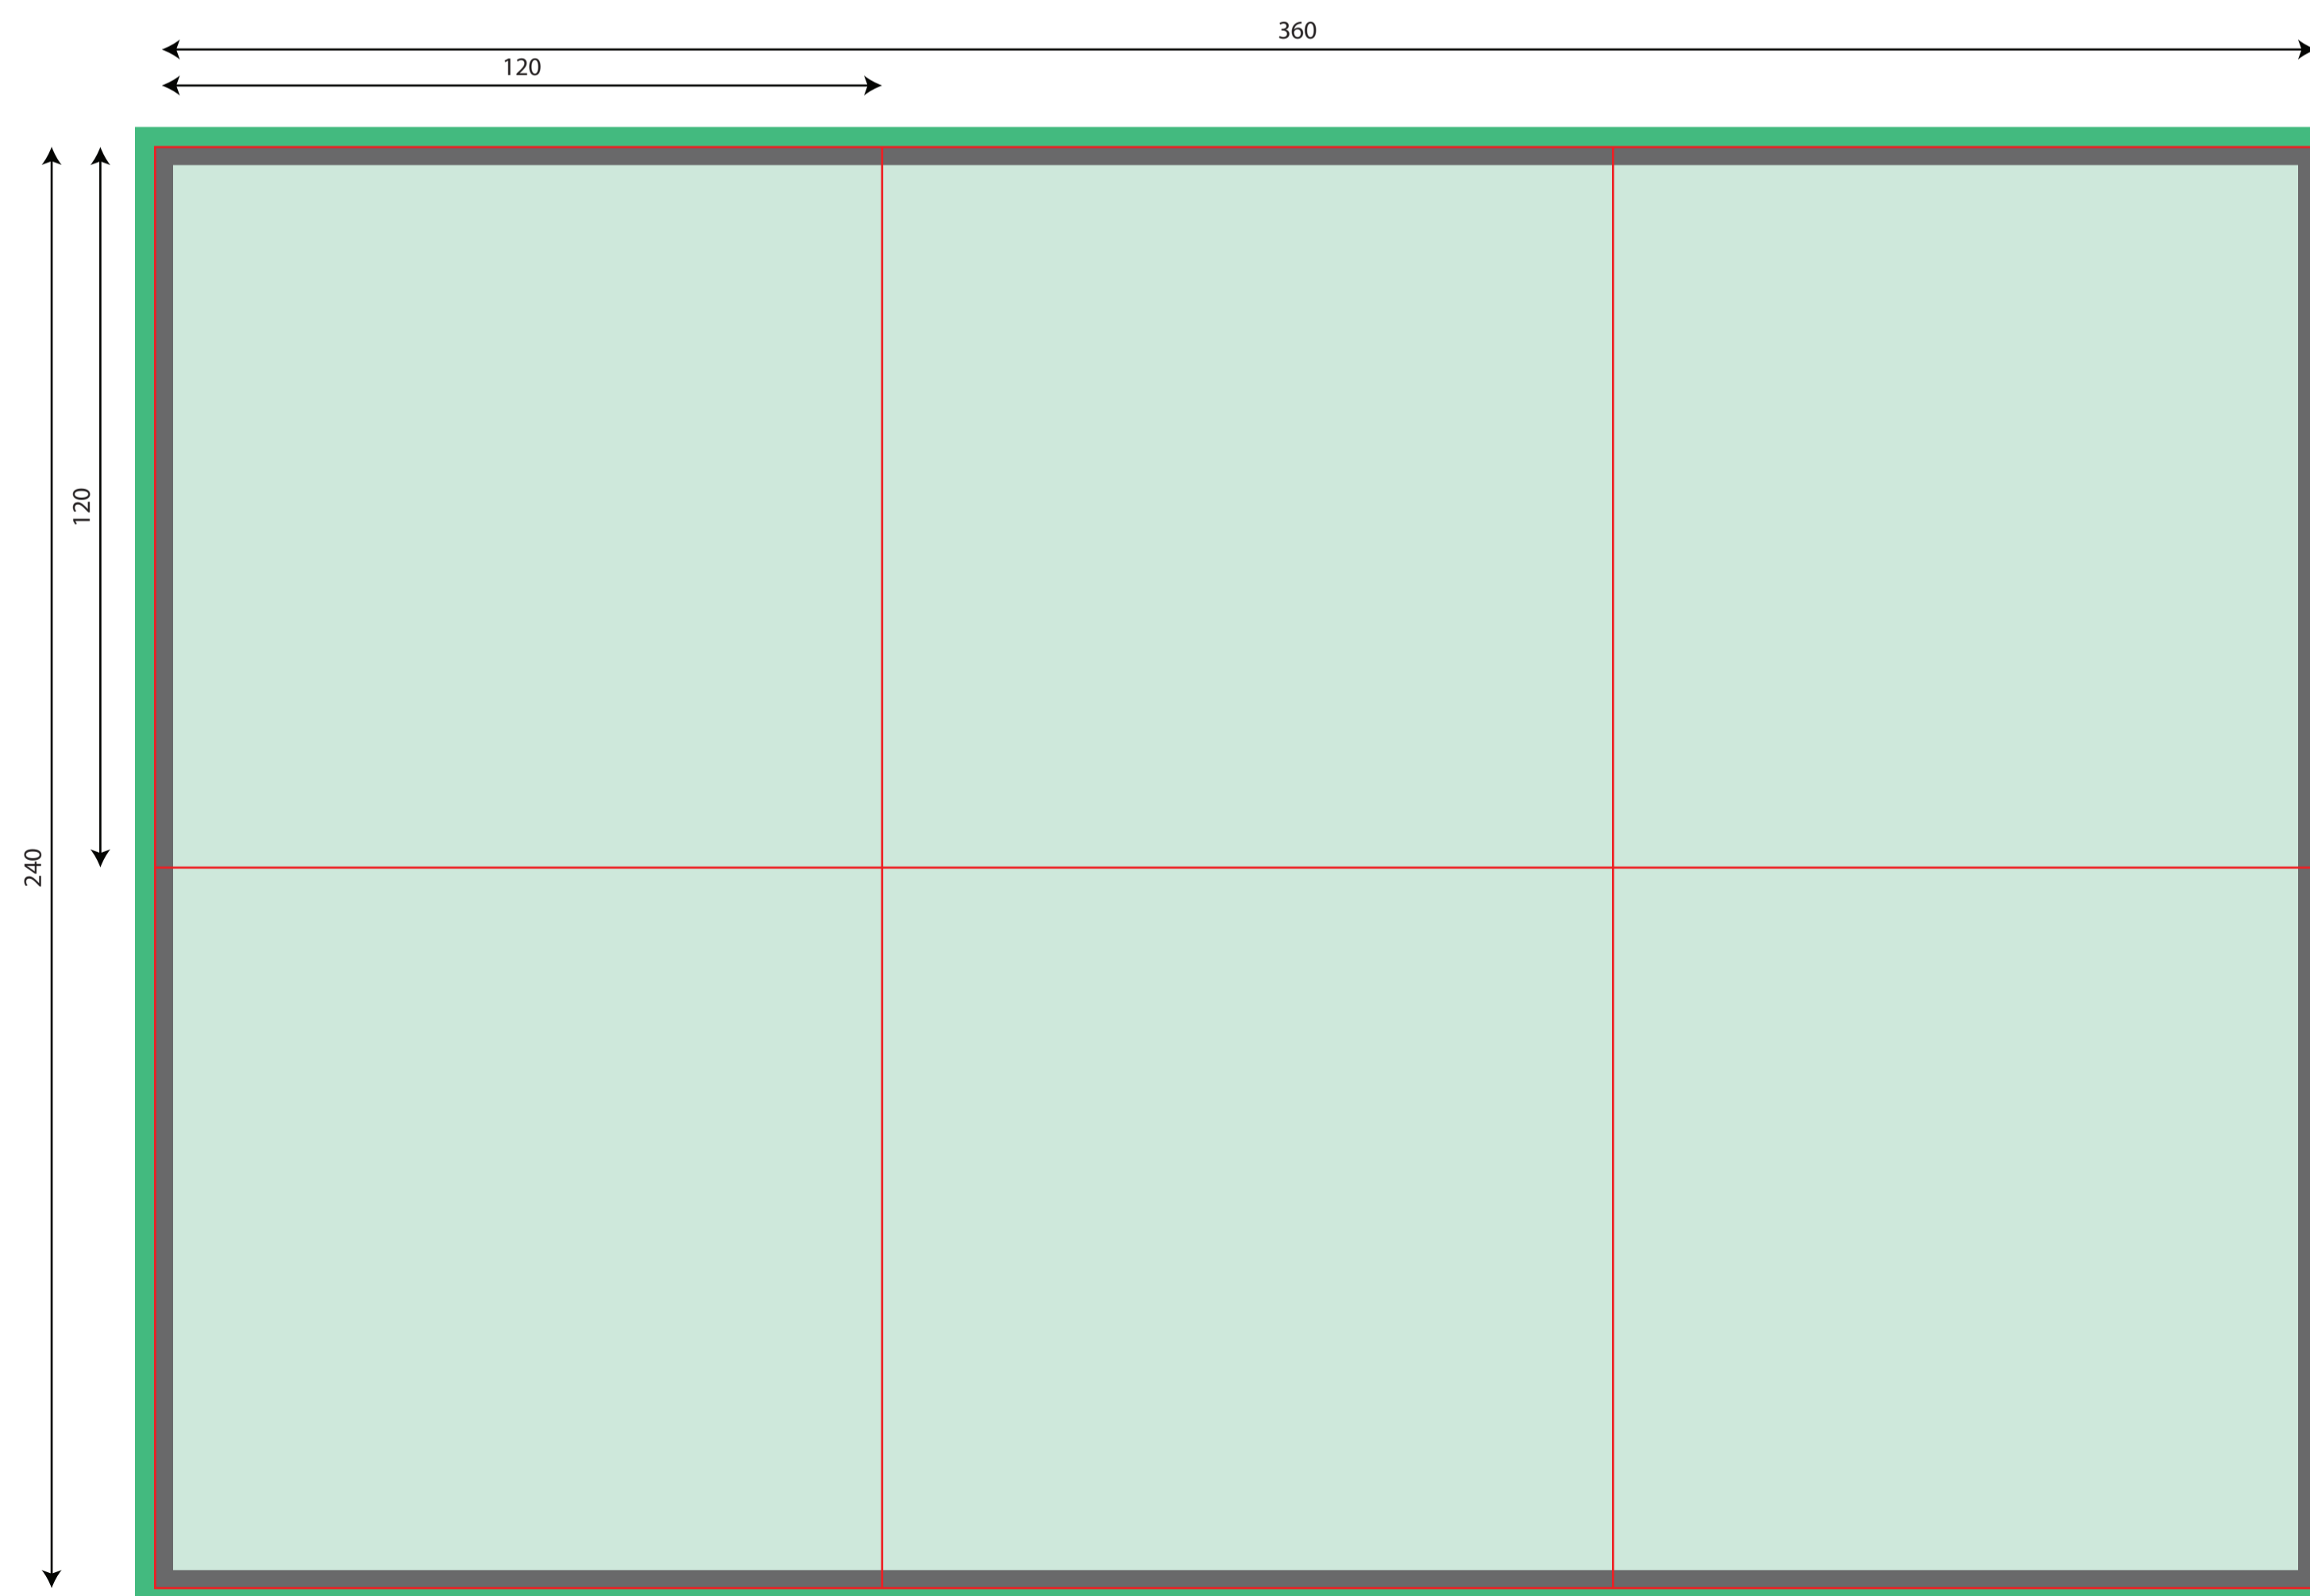

12 Page Poster Booklet

DiskBank

Artwork requirements

FILE FORMAT	:	JPG PDF EPS
RESOLUTION	:	300dpi
COLOUR MODE	:	CMYK
FONTS	:	EMBEDDED OUTLINED
BLEED AREA	:	3mm
SAFE ARTWORK AREA	:	3mm SHORT CUTLINE

Template guide

BLEED AREA	:	
CUTLINE	:	
FOLD LINE	:	
SAFE ARTWORK AREA	:	