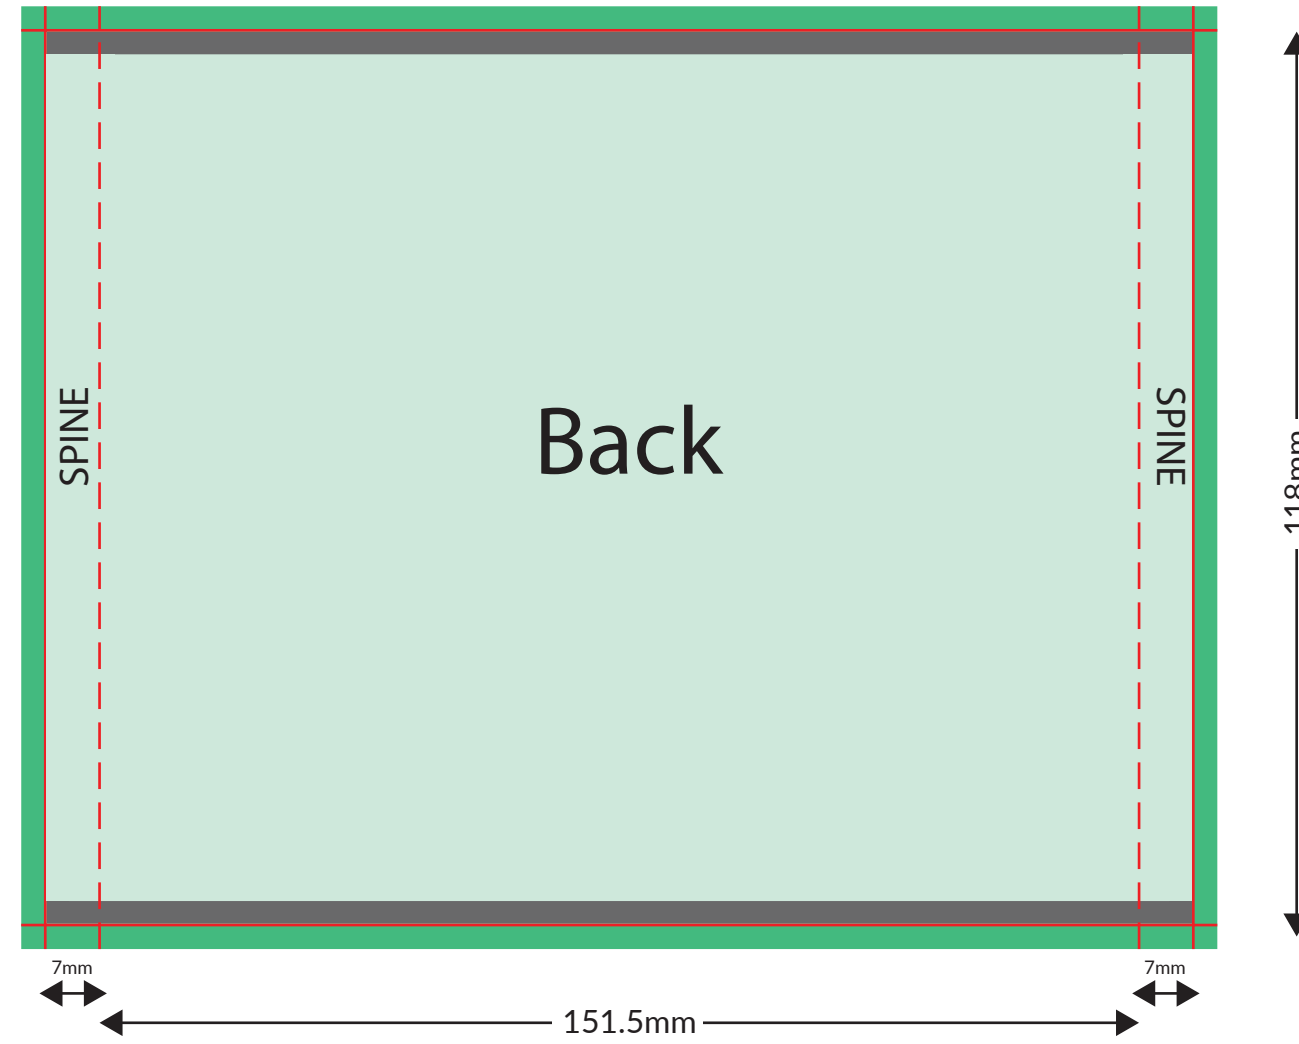

2 x Sided Tray Inlay

Artwork requirements

- FILE FORMAT : JPG | PDF | EPS
- RESOLUTION : 300dpi
- COLOUR MODE : CMYK
- FONTS : EMBEDDED | OUTLINED
- BLEED AREA : 3mm
- SAFE ARTWORK AREA : 3mm SHORT CUTLINE

Template guide

- BLEED AREA : 
- CUTLINE : 
- FOLD LINE : 
- SAFE ARTWORK AREA : 