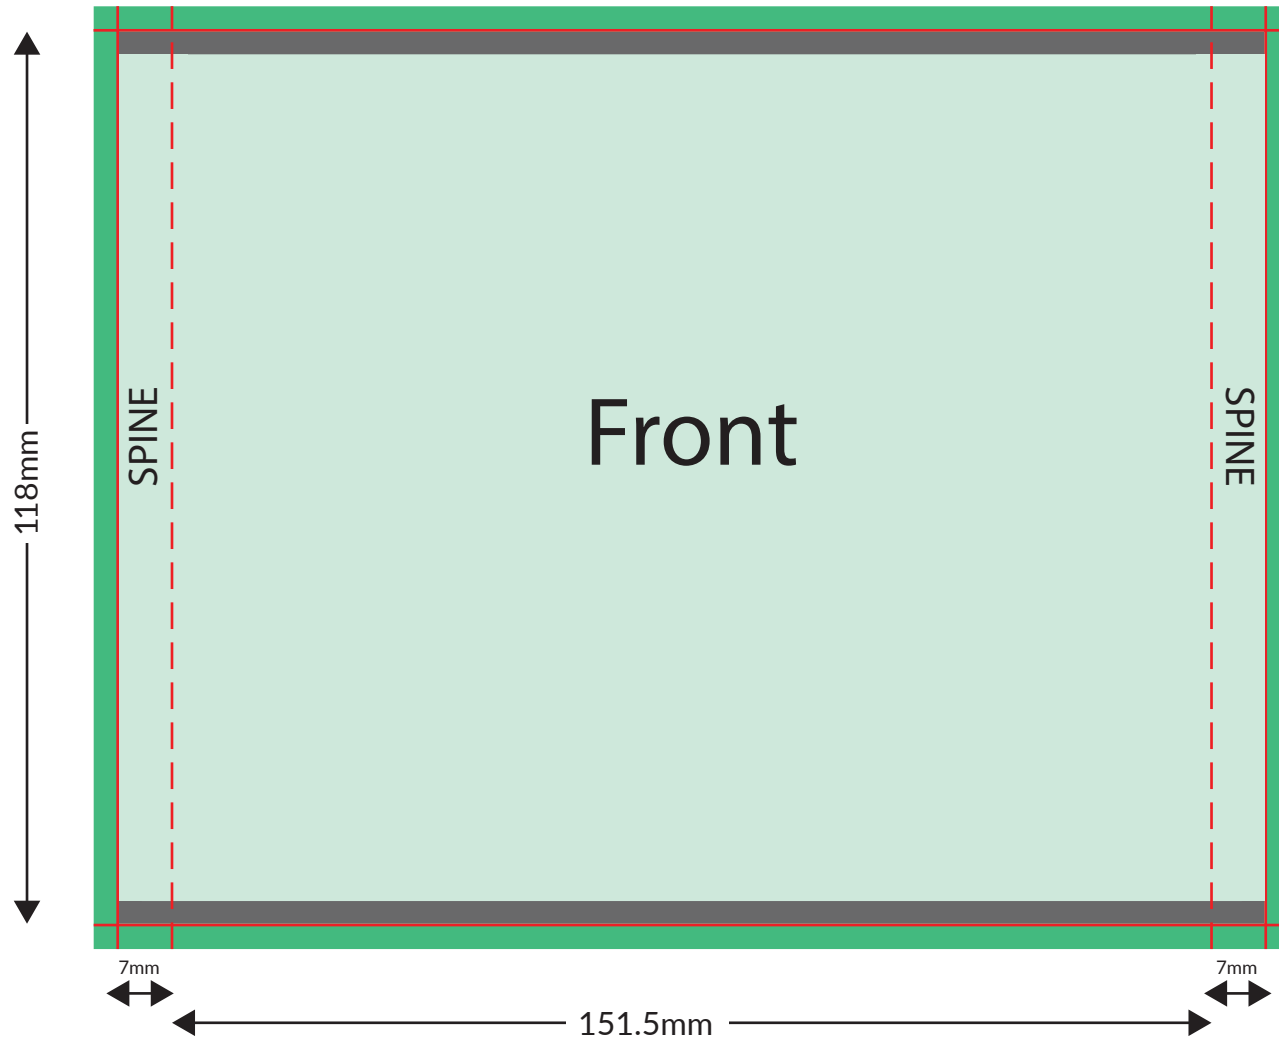

2 x Sided Tray Inlay

Artwork requirements

- FILE FORMAT : JPG | PDF | EPS
- RESOLUTION : 300dpi
- COLOUR MODE : CMYK
- FONTS : EMBEDDED | OUTLINED
- BLEED AREA : 3mm
- SAFE ARTWORK AREA : 3mm SHORT CUTLINE

Template guide

- BLEED AREA : 
- CUTLINE : 
- FOLD LINE : 
- SAFE ARTWORK AREA : 