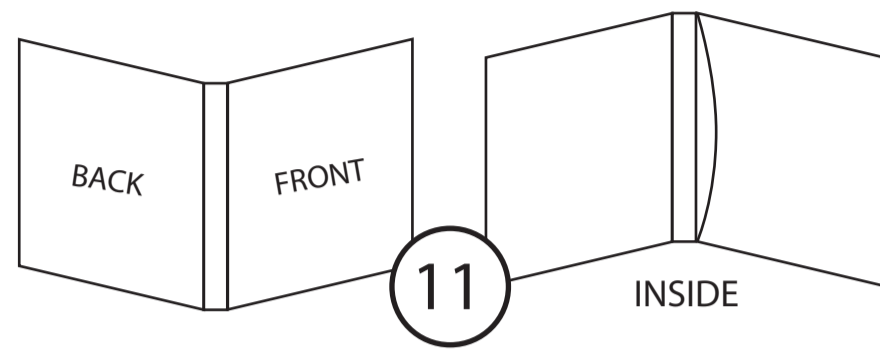

4 Panel Gatefold Sleeve

Single Disc

DiskBank

Artwork requirements

- FILE FORMAT : JPG | PDF | EPS
- RESOLUTION : 300dpi
- COLOUR MODE : CMYK
- FONTS : EMBEDDED | OUTLINED
- BLEED AREA : 3mm
- SAFE ARTWORK AREA : 3mm SHORT CUTLINE

Template guide

- BLEED AREA :
- CUTLINE :
- FOLD LINE :
- SAFE ARTWORK AREA :