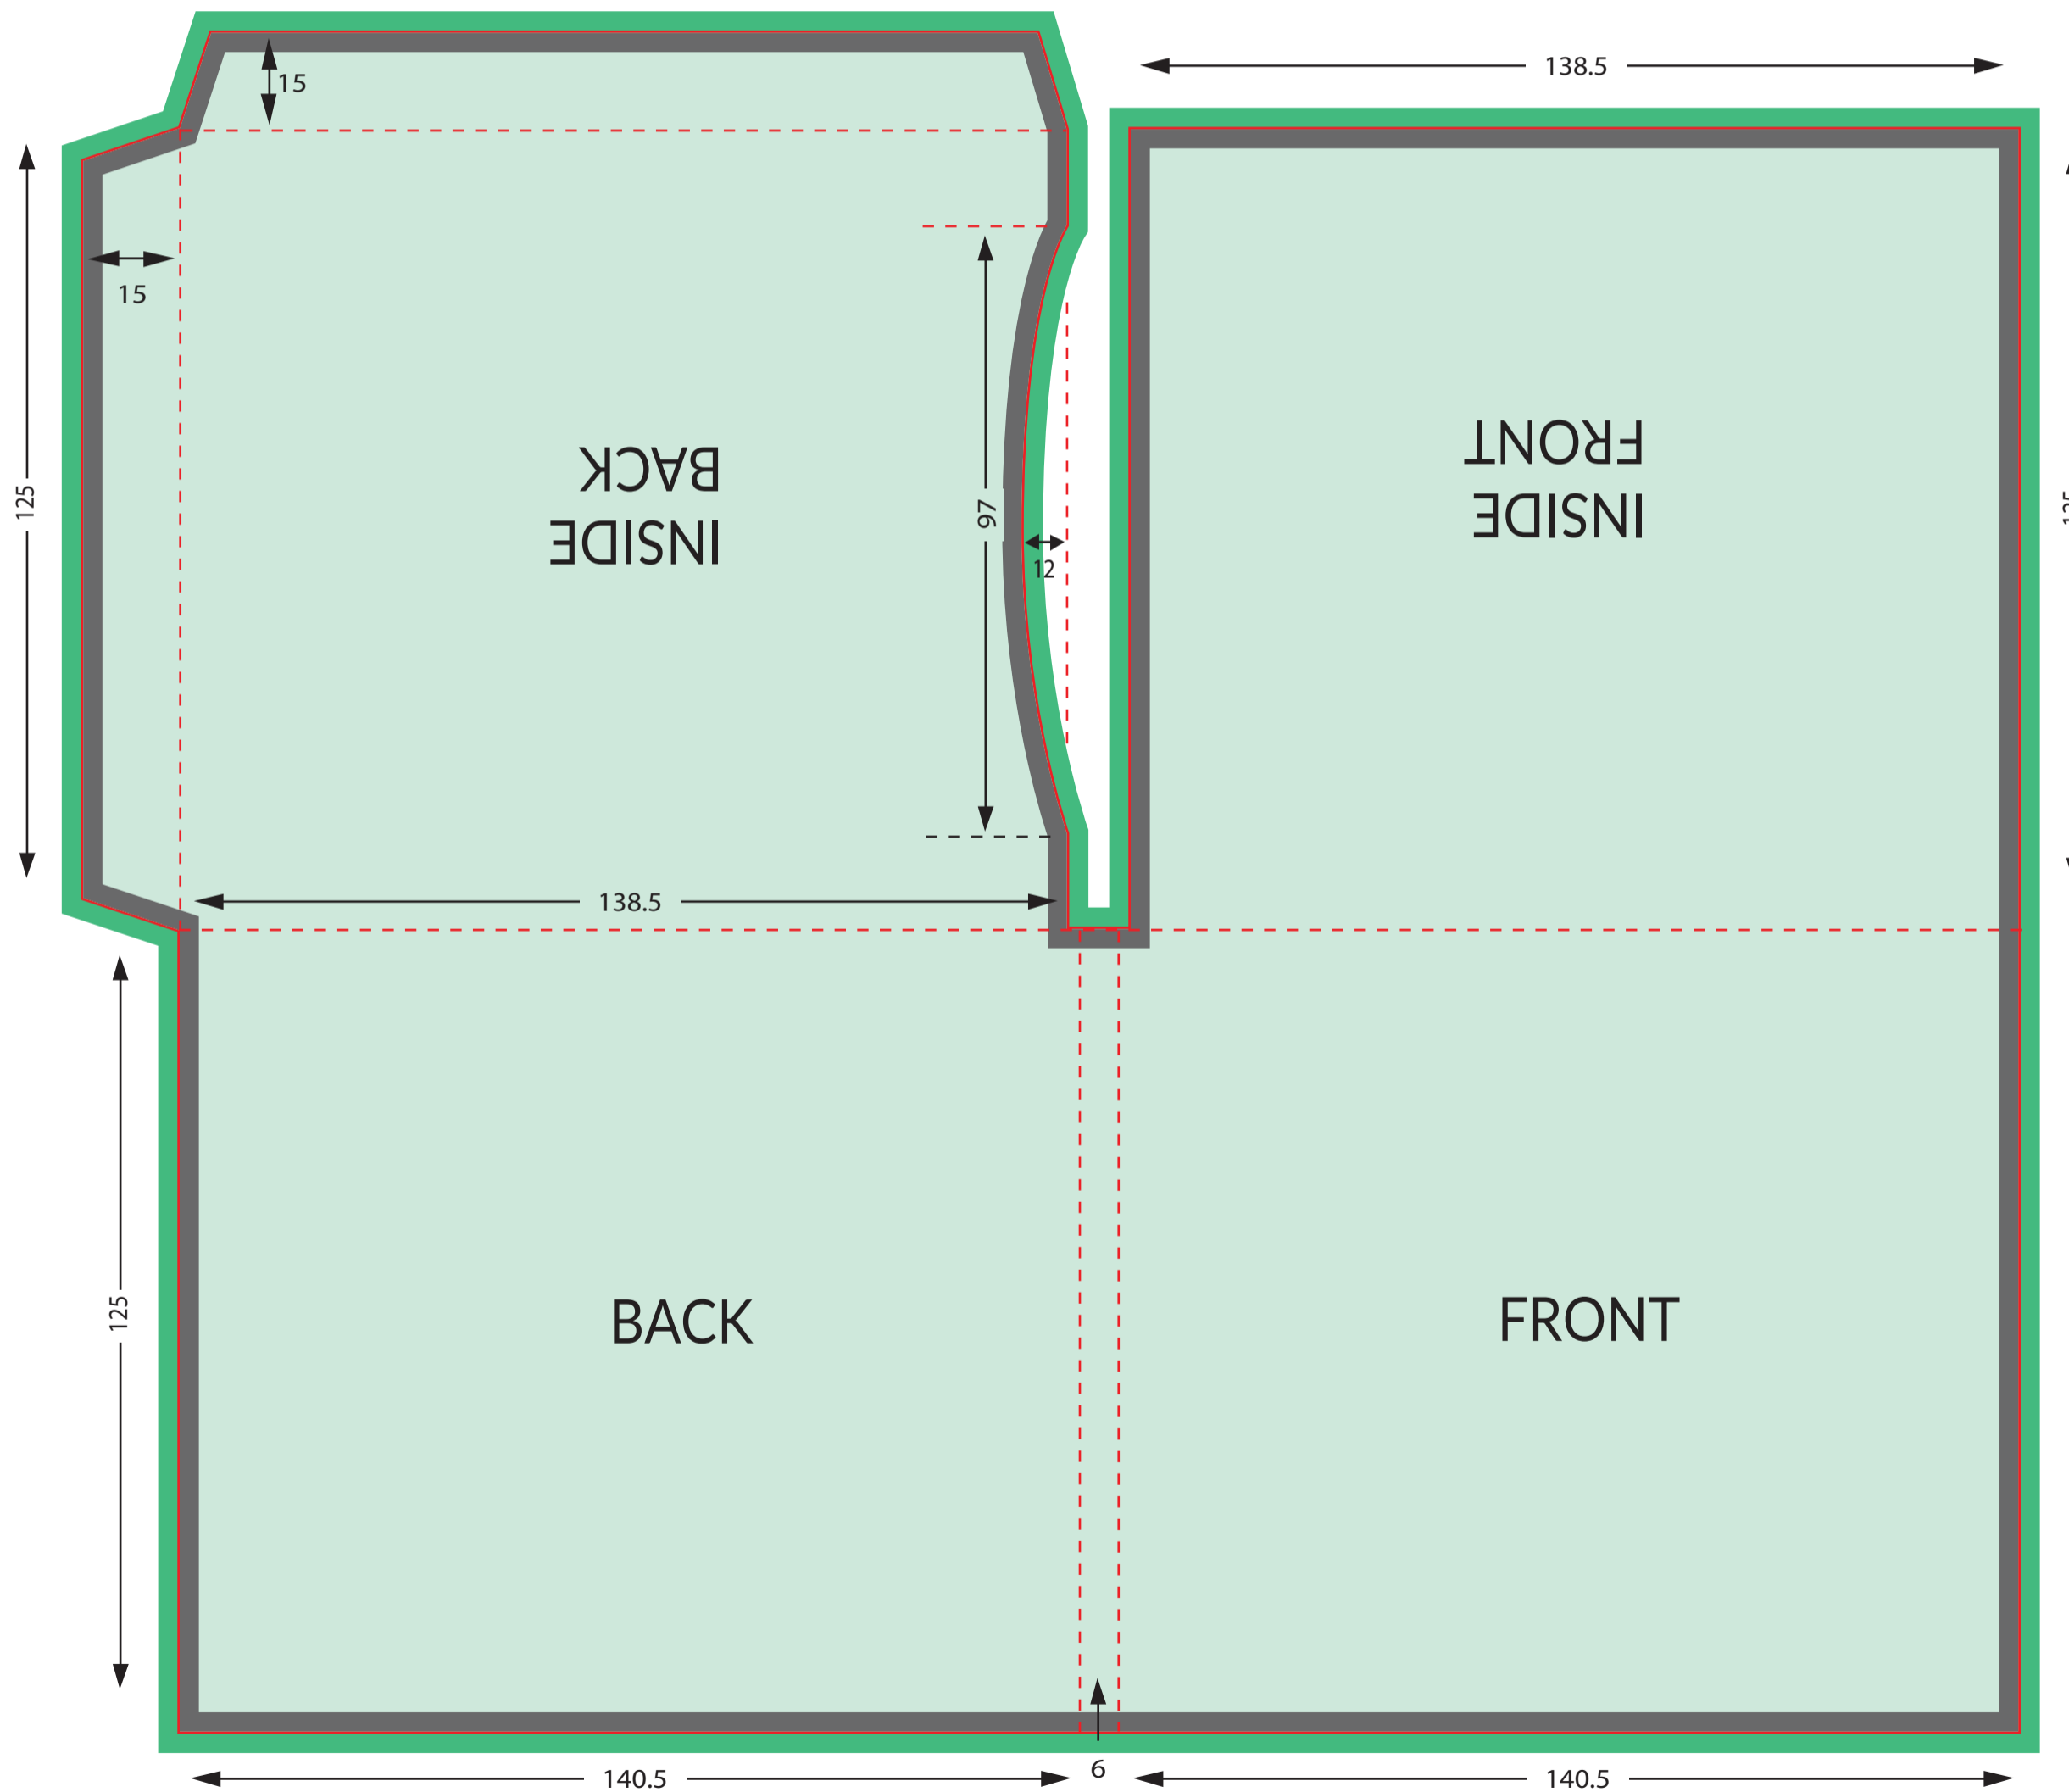

4 Panel Gatefold Sleeve

Single Disc

DiskBank

Artwork requirements

- FILE FORMAT : JPG | PDF | EPS
- RESOLUTION : 300dpi
- COLOUR MODE : CMYK
- FONTS : EMBEDDED | OUTLINED
- BLEED AREA : 3mm
- SAFE ARTWORK AREA : 3mm SHORT CUTLINE

Template guide

- BLEED AREA :
- CUTLINE :
- FOLD LINE :
- SAFE ARTWORK AREA :