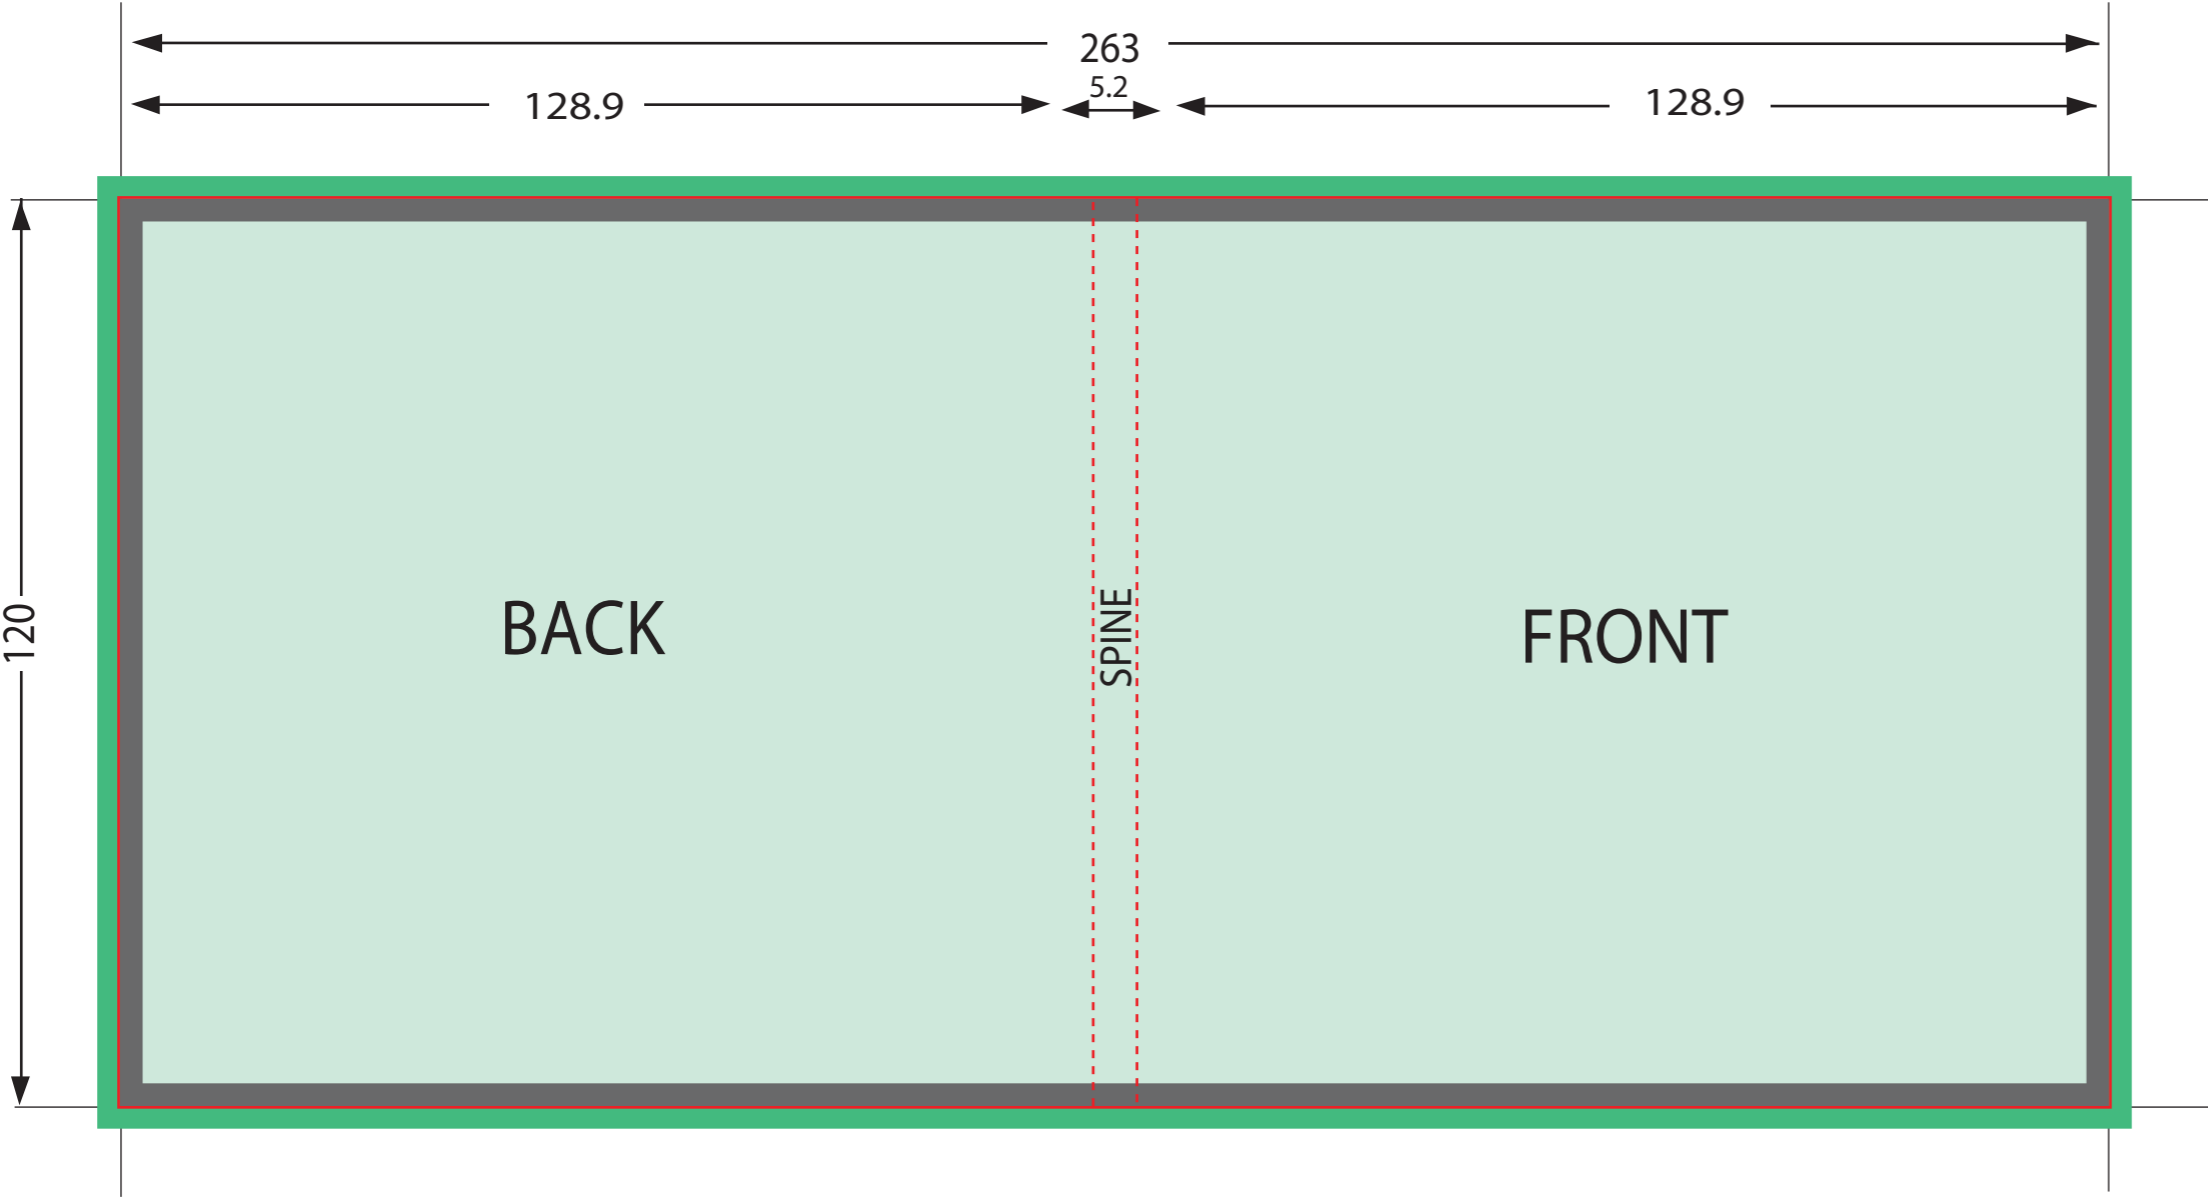

5.2mm CD Mailer Slick

DiskBank

Artwork requirements

- FILE FORMAT : JPG | PDF | EPS
- RESOLUTION : 300dpi
- COLOUR MODE : CMYK
- FONTS : EMBEDDED | OUTLINED
- BLEED AREA : 3mm
- SAFE ARTWORK AREA : 3mm SHORT CUTLINE

Template guide

- BLEED AREA :
- CUTLINE :
- FOLD LINE :
- SAFE ARTWORK AREA :