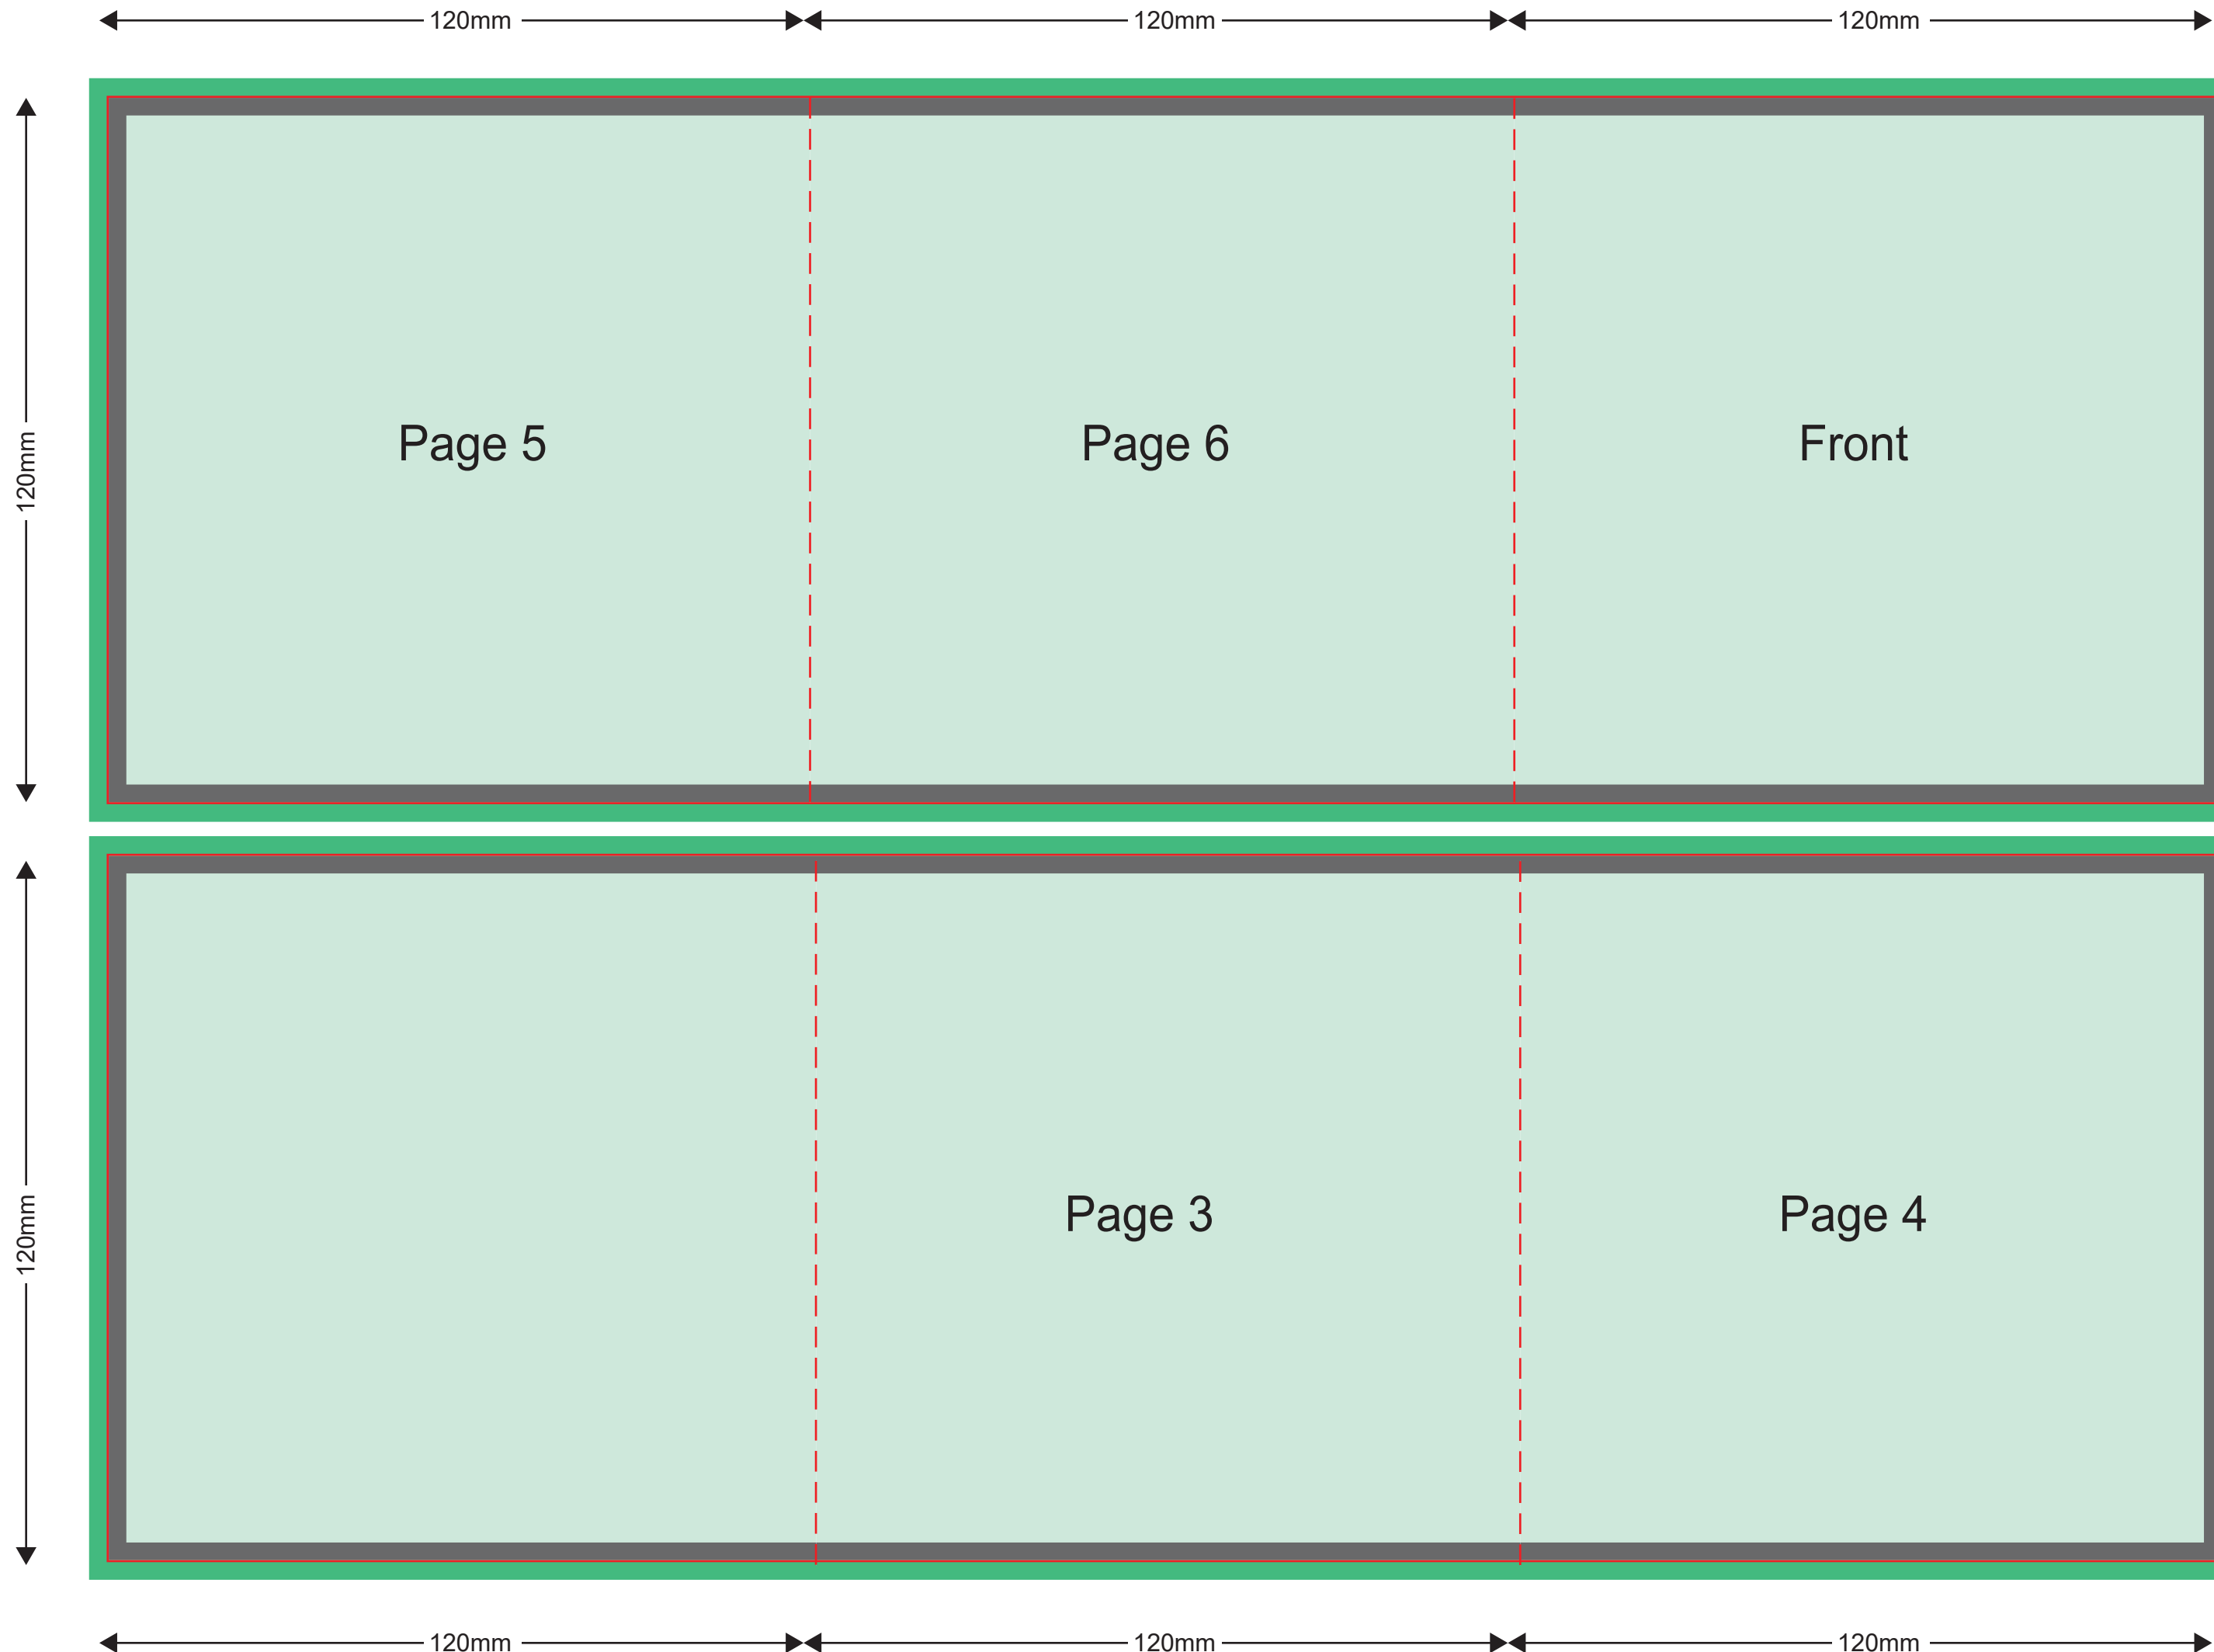

# 6 Page Booklet (Roll Fold)

## Artwork requirements

- FILE FORMAT : JPG | PDF | EPS
- RESOLUTION : 300dpi
- COLOUR MODE : CMYK
- FONTS : EMBEDDED | OUTLINED
- BLEED AREA : 3mm
- SAFE ARTWORK AREA : 3mm SHORT CUTLINE

## Template guide

- BLEED AREA : 
- CUTLINE : 
- FOLD LINE : 
- SAFE ARTWORK AREA : 