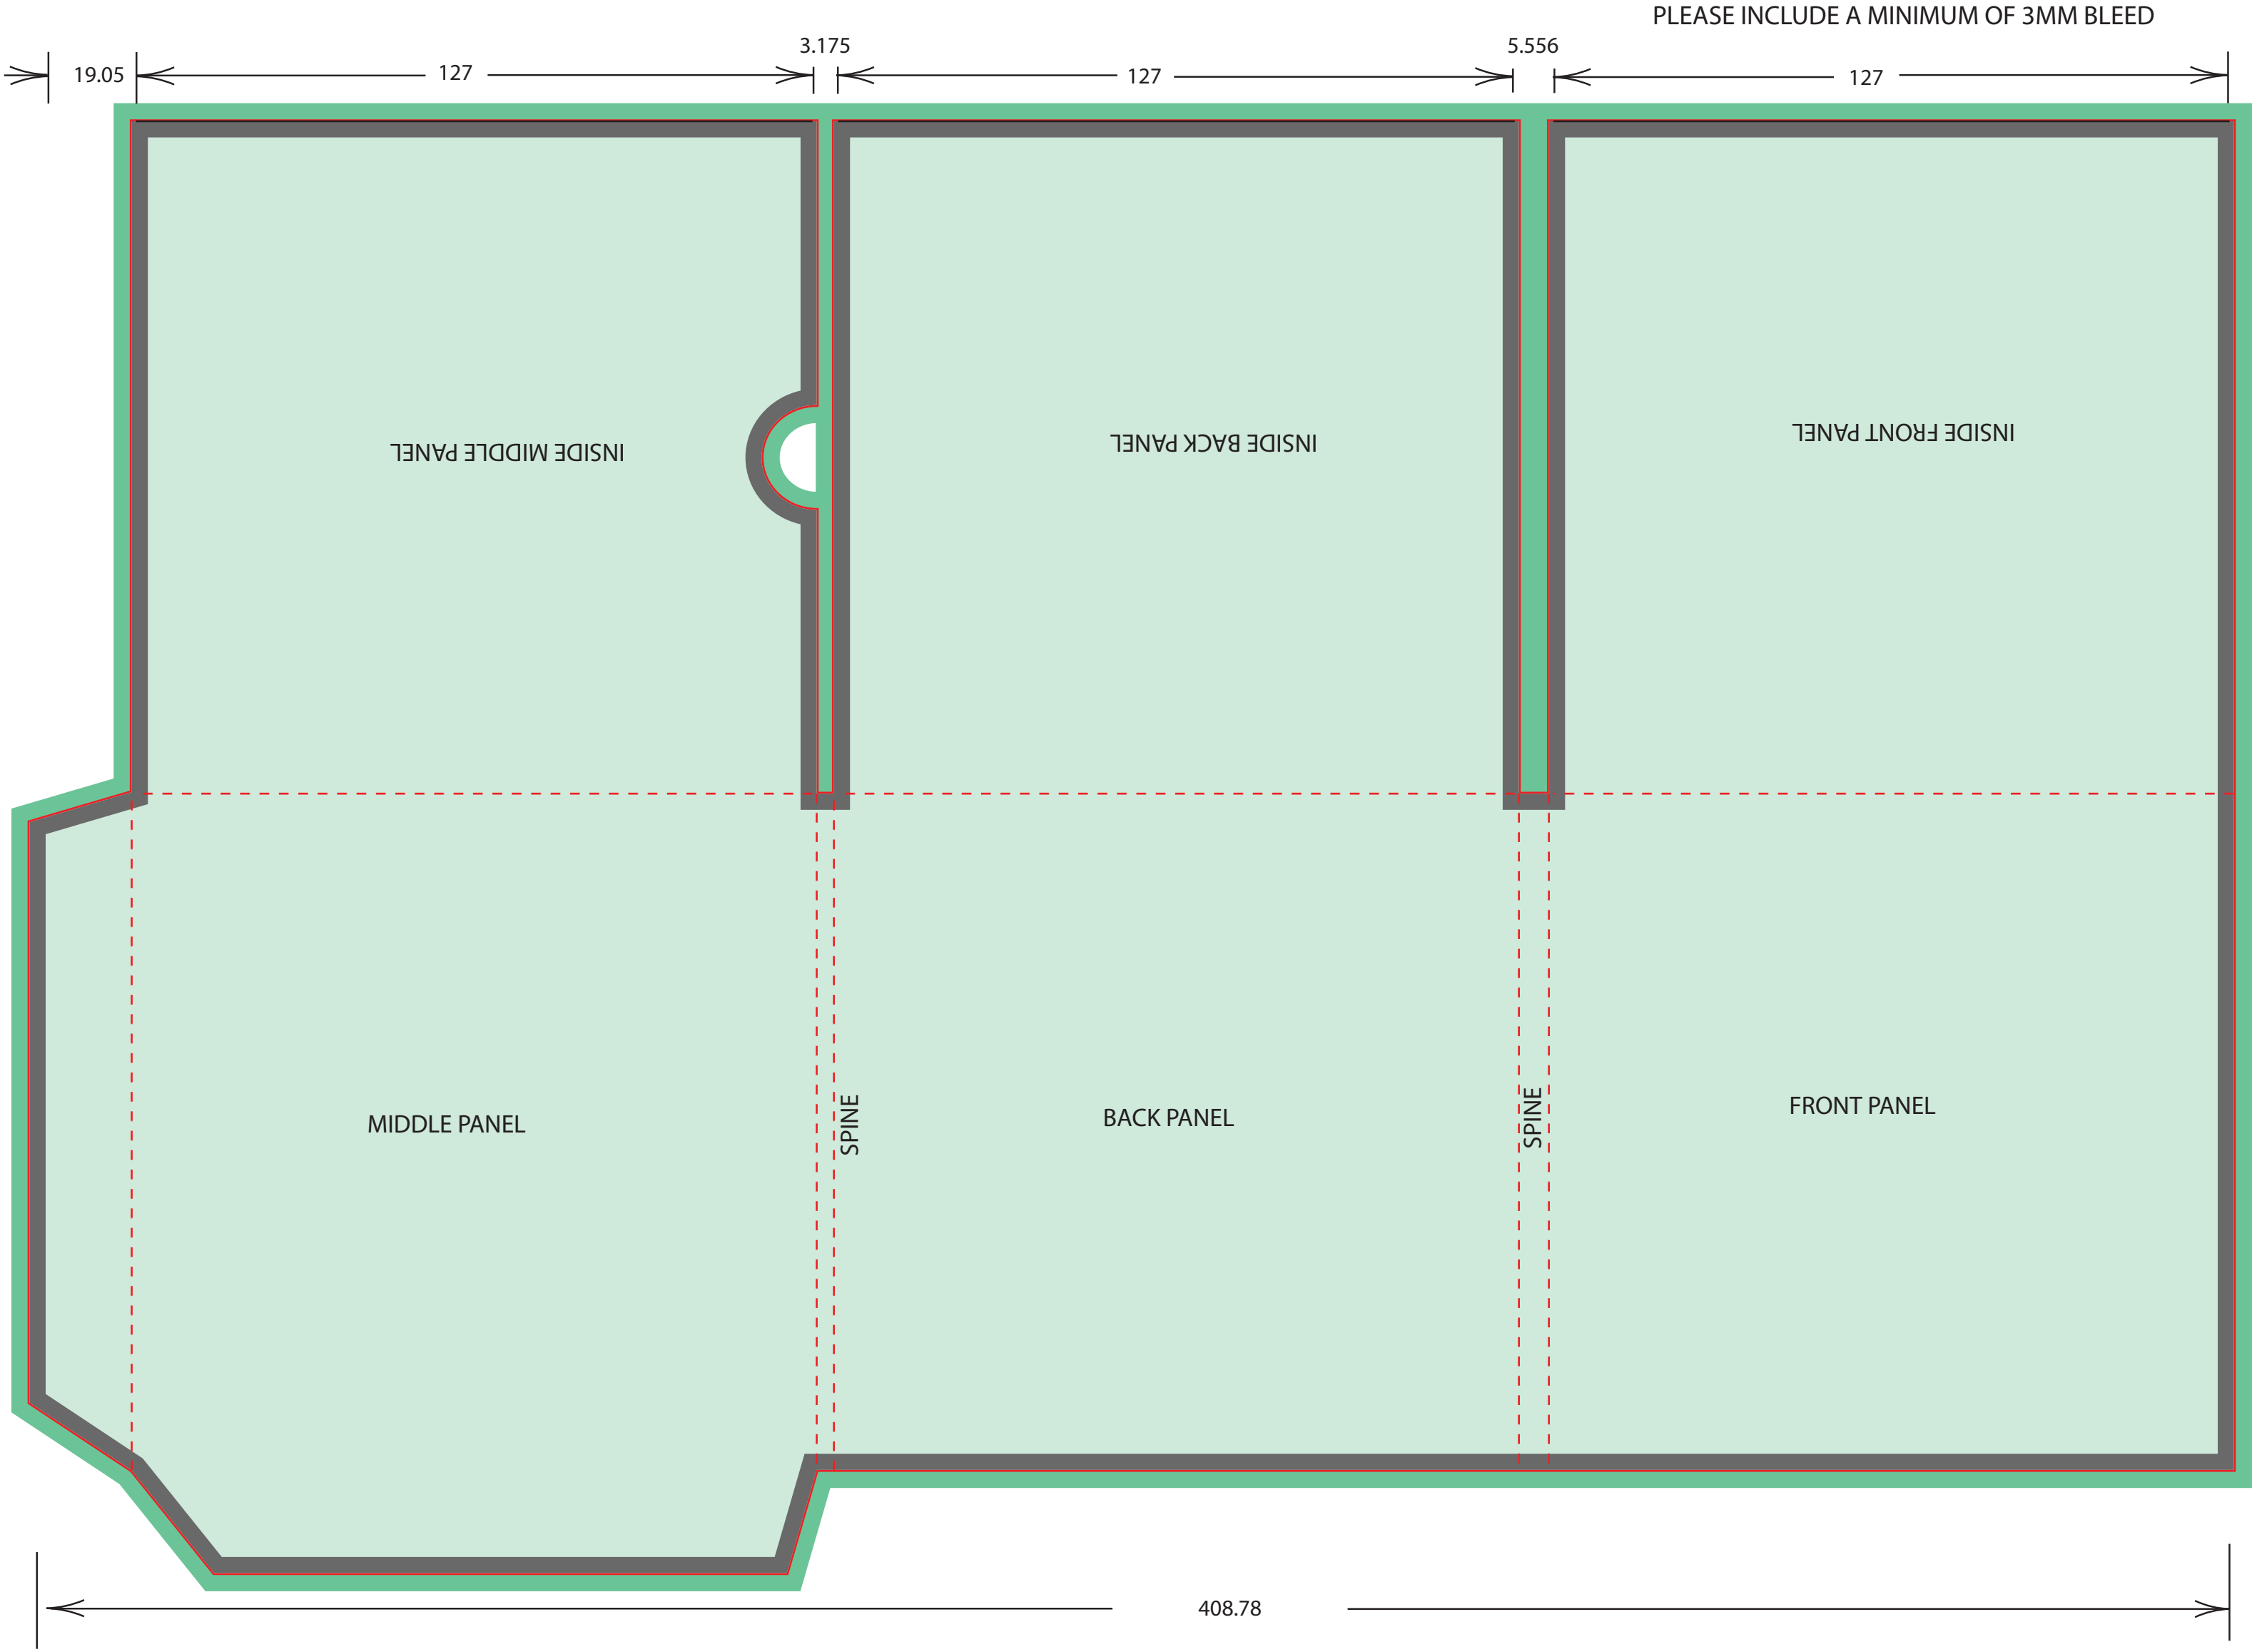

6 Panel Gatefold Sleeve (Single Disc on RHS)

- Artwork requirements**
- FILE FORMAT : JPG | PDF | EPS
 - RESOLUTION : 300dpi
 - COLOUR MODE : CMYK
 - FONTS : EMBEDDED | OUTLINED
 - BLEED AREA : 3mm
 - SAFE ARTWORK AREA : 3mm SHORT CUTLINE

- Template guide**
- BLEED AREA :
 - CUTLINE :
 - FOLD LINE :
 - SAFE ARTWORK AREA :