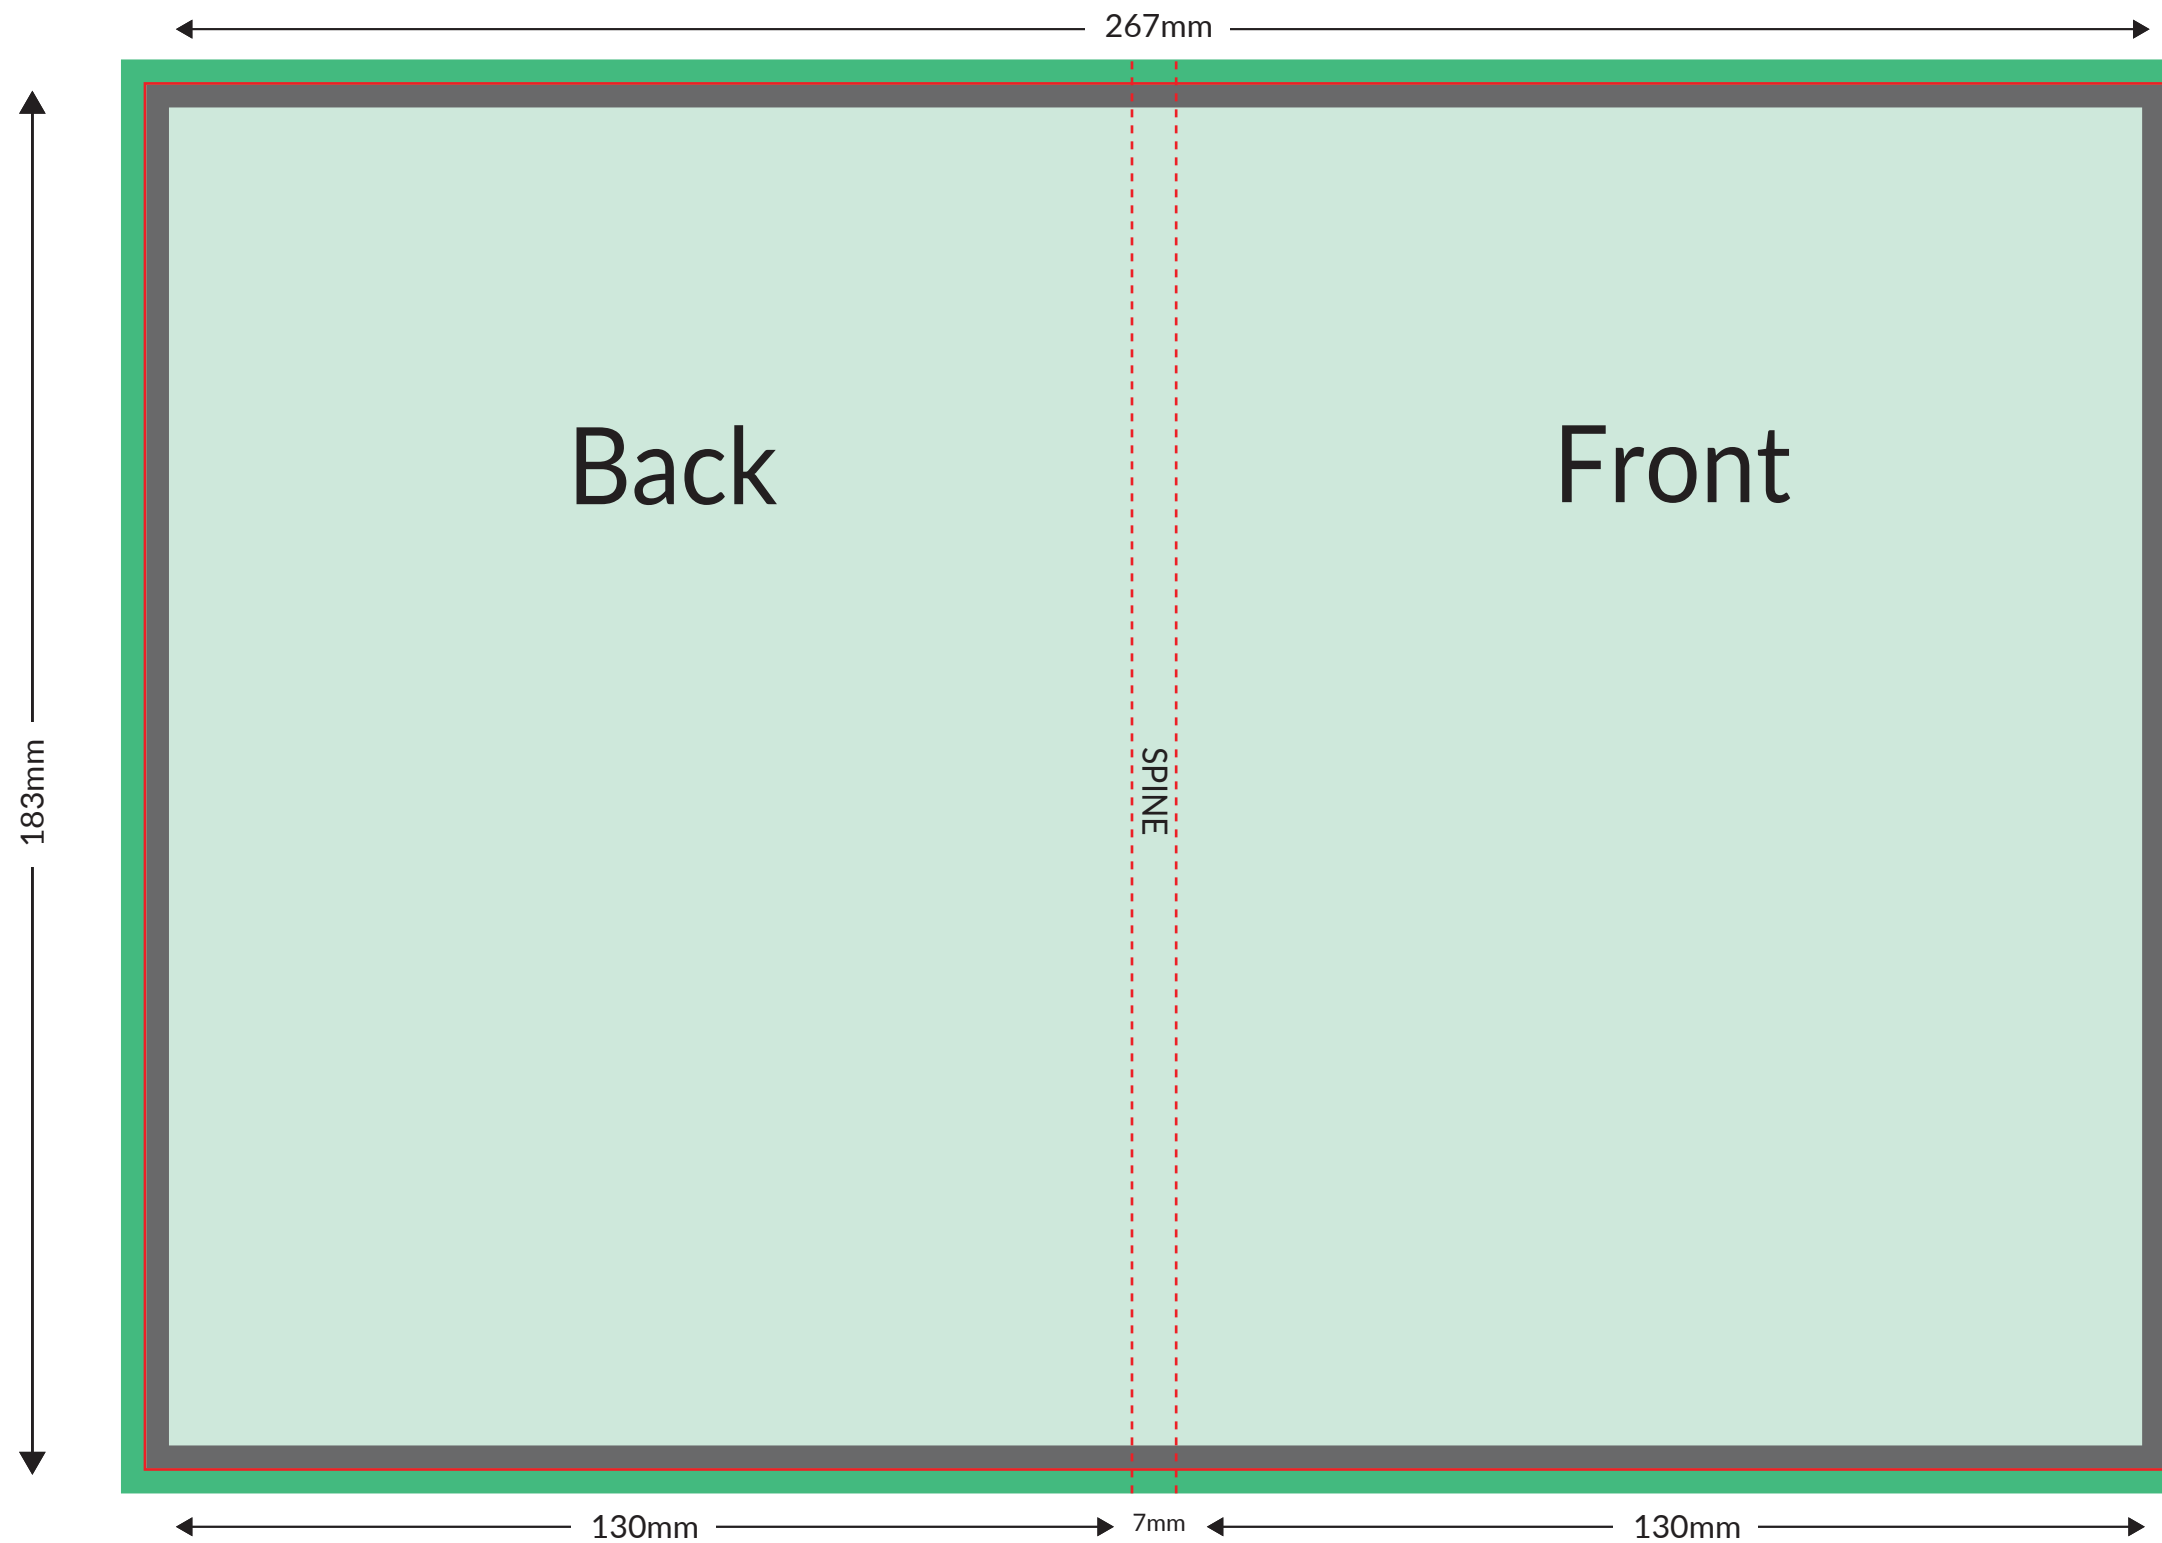

DVD Slick | 1 Sided (Slimline)

DiskBank

Artwork requirements

FILE FORMAT	:	JPG PDF EPS
RESOLUTION	:	300dpi
COLOUR MODE	:	CMYK
FONTS	:	EMBEDDED OUTLINED
BLEED AREA	:	3mm
SAFE ARTWORK AREA	:	3mm SHORT CUTLINE

Template guide

BLEED AREA	:	
CUTLINE	:	
FOLD LINE	:	
SAFE ARTWORK AREA	:	