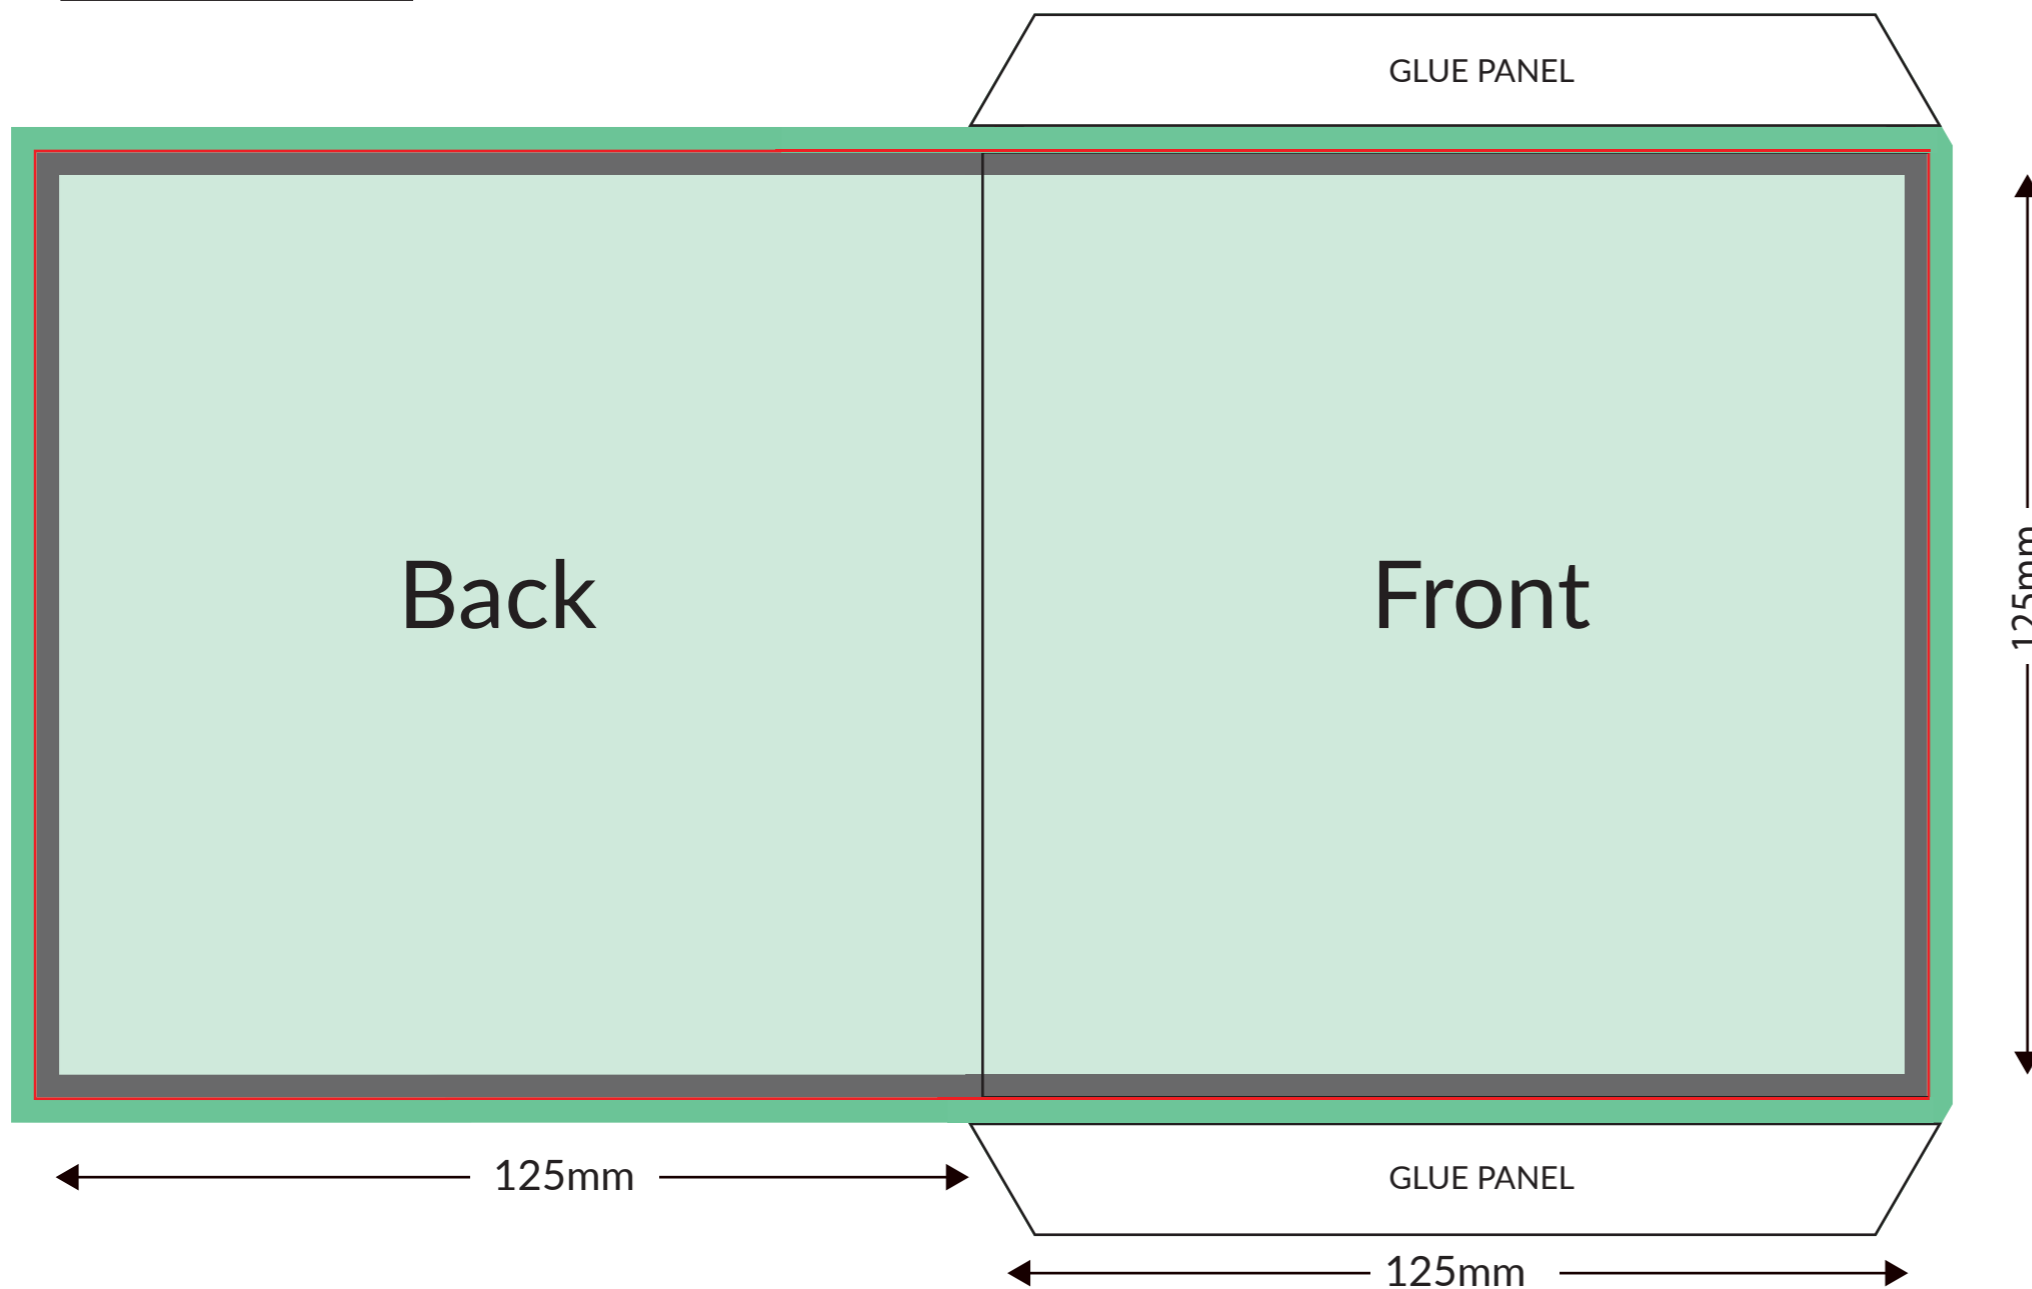

Single Disc 2 Panel Cardboard Sleeve

PLEASE INDICATE ONE
(default is FRONT if none selected)

Artwork requirements

- FILE FORMAT : JPG | PDF | EPS
- RESOLUTION : 300dpi
- COLOUR MODE : CMYK
- FONTS : EMBEDDED | OUTLINED
- BLEED AREA : 3mm
- SAFE ARTWORK AREA : 3mm SHORT CUTLINE

Template guide

- BLEED AREA :
- CUTLINE :
- FOLD LINE :
- SAFE ARTWORK AREA :