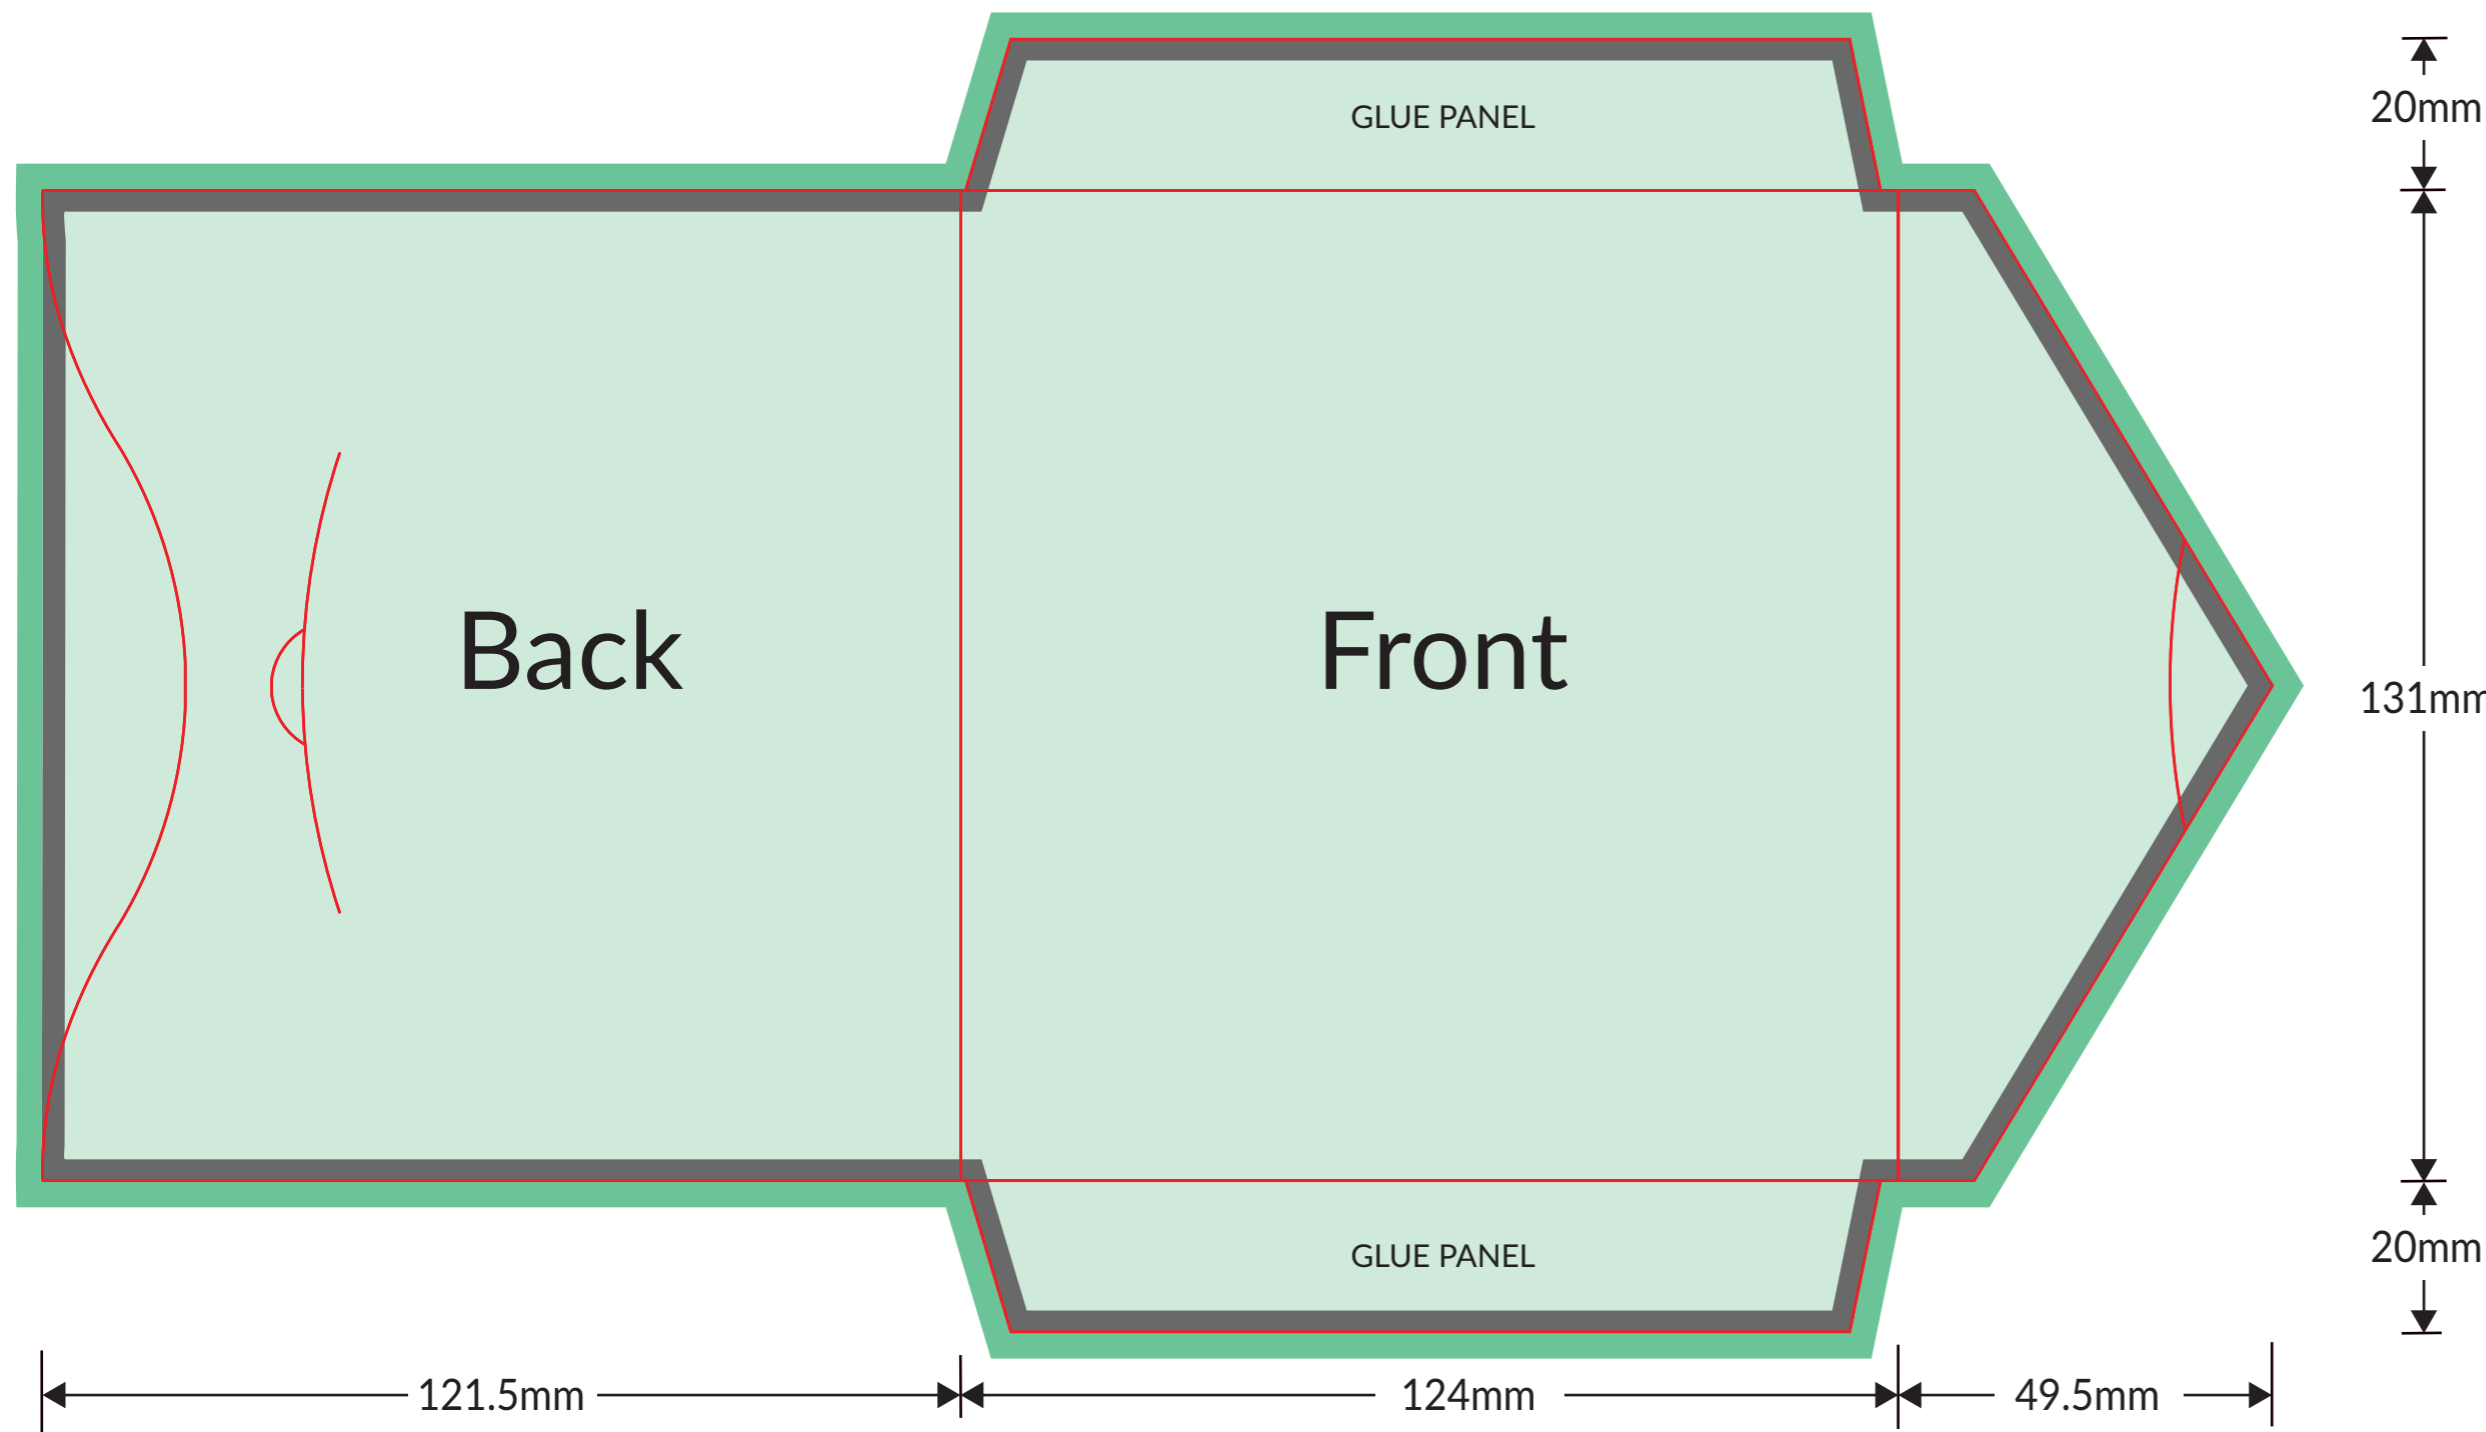

Single Disc Cardboard Sleeve with Flap

DiskBank

Artwork requirements

- FILE FORMAT : JPG | PDF | EPS
- RESOLUTION : 300dpi
- COLOUR MODE : CMYK
- FONTS : EMBEDDED | OUTLINED
- BLEED AREA : 3mm
- SAFE ARTWORK AREA : 3mm SHORT CUTLINE

Template guide

- BLEED AREA : 
- CUTLINE : 
- FOLD LINE : 
- SAFE ARTWORK AREA : 